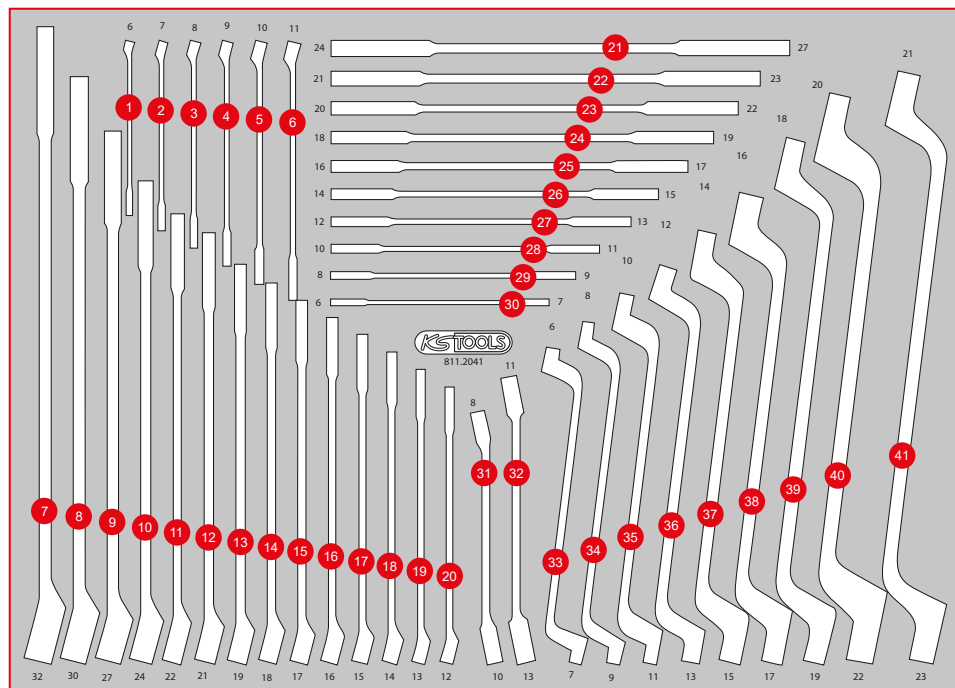

811.2041

**M** Screw spanner set

**269, —** EUR

Pos.	Code	Description	pcs
1	517.0606	Combination spanners, offset, 6 mm	1
2	517.0607	Combination spanners, offset, 7 mm	1
3	517.0608	Combination spanners, offset, 8 mm	1
4	517.0609	Combination spanners, offset, 9 mm	1
5	517.0610	Combination spanners, offset, 10 mm	1
6	517.0611	Combination spanners, offset, 11 mm	1
7	517.0632	Combination spanners, offset, 32 mm	1
8	517.0630	Combination spanners, offset, 30 mm	1
9	517.0627	Combination spanners, offset, 27 mm	1
10	517.0624	Combination spanners, offset, 24 mm	1
11	517.0622	Combination spanners, offset, 22 mm	1
12	517.0621	Combination spanners, offset, 21 mm	1
13	517.0619	Combination spanners, offset, 19 mm	1
14	517.0618	Combination spanners, offset, 18 mm	1
15	517.0617	Combination spanners, offset, 17 mm	1
16	517.0616	Combination spanners, offset, 16 mm	1
17	517.0615	Combination spanners, offset, 15 mm	1
18	517.0614	Combination spanners, offset, 14 mm	1
19	517.0613	Combination spanners, offset, 13 mm	1
20	517.0612	Combination spanners, offset, 12 mm	1
21	517.0716	Double open ended spanners, 24 x 27 mm	1
22	517.0715	Double open ended spanners, 21 x 23 mm	1
23	517.0714	Double open ended spanners, 20 x 22 mm	1
24	517.0712	Double open ended spanners, 18 x 19 mm	1
25	517.0710	Double open ended spanners, 16 x 17 mm	1
26	517.0709	Double open ended spanners, 14 x 15 mm	1
27	517.0707	Double open ended spanners, 12 x 13 mm	1
28	517.0704	Double open ended spanners, 10 x 11 mm	1
29	517.0702	Double open ended spanners, 8 x 9 mm	1
30	517.0701	Double open ended spanners, 6 x 7 mm	1
31	517.0252	Open double ring spanner, offset, 8 x 10 mm	1
32	517.9244	Open double ring spanner, offset, 11 x 13 mm	1
33	517.0801	Double ring spanner, offset, 6 x 7 mm	1
34	517.0802	Double ring spanner, offset, 8 x 9 mm	1
35	517.0804	Double ring spanner, offset, 10 x 11 mm	1
36	517.0807	Double ring spanner, offset, 12 x 13 mm	1
37	517.0809	Double ring spanner, offset, 14 x 15 mm	1
38	517.0810	Double ring spanner, offset, 16 x 17 mm	1
39	517.0812	Double ring spanner, offset, 18 x 19 mm	1
40	517.0813	Double ring spanner, offset, 20 x 22 mm	1
41	517.0815	Double ring spanner, offset, 21 x 23 mm	1