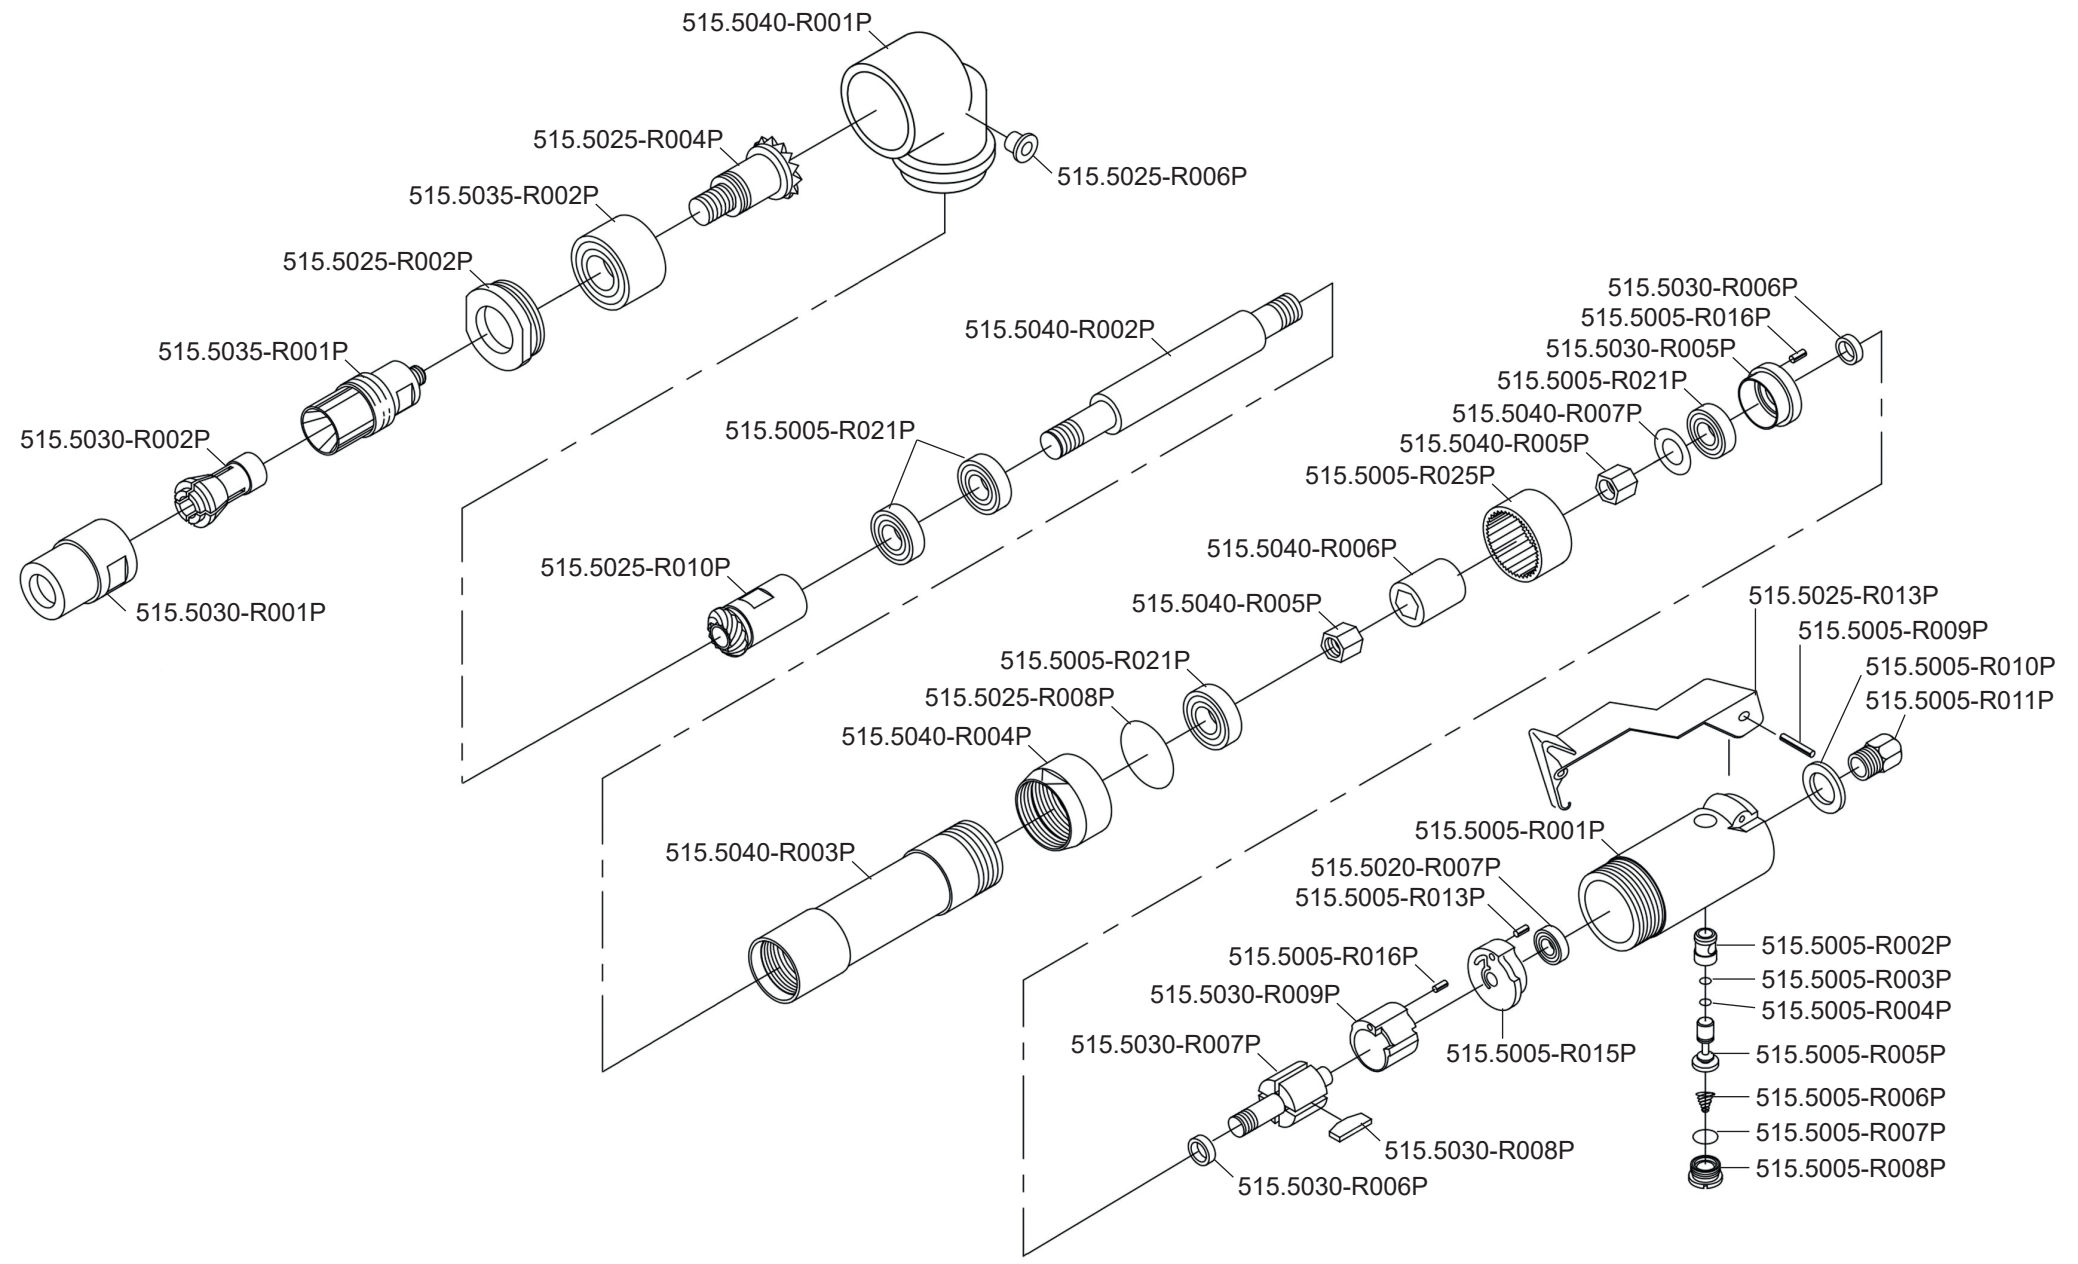

Art. 515.5040

Art. 515.5040

Art.-Nr.	Description	Beschreibung	Menge Qty.
515.5005-R001P	Motor Housing	Motorgehäuse	1
515.5005-R002P	Valve Bushing	Ventilbuchse	1
515.5005-R003P	O-Ring	O-Ring	1
515.5005-R004P	O-Ring	O-Ring	1
515.5005-R005P	Throttle Valve	Drosselklappe	1
515.5005-R006P	Valve Spring	Ventilfeder	1
515.5005-R007P	O-Ring	O-Ring	1
515.5005-R008P	Valve Screw	Ventilschraube	1
515.5005-R009P	Spring Pin	Splint für Gashebel	1
515.5005-R010P	Exhaust Sleeve	Abgashülse	1
515.5005-R011P	Inlet Bushing	Einlassbuchse	1
515.5005-R013P	Spring Pin	Splint	1
515.5005-R015P	Rear End Plate	Hintere Abdeckung	1
515.5005-R016P	Spring Pin	Spannstift	2
515.5005-R021P	Ball Bearing	Kugellager	4
515.5005-R025P	Internal Gear	Getriebering Innenverzahnt	1
515.5020-R007P	Bearing	Kugellager	1
515.5025-R002P	Lock Nut	Spannmutter	1
515.5025-R004P	Pinion Gear	Zahnrad	1
515.5025-R006P	Oil Plug	Ölschraube	1
515.5025-R008P	O-Ring	O-Ring	1

Art.-Nr.	Description	Beschreibung	Menge Qty.
515.5025-R010P	Spindle Gear	Getriebespindel	1
515.5025-R013P	Throttle Lever	Gashebel	1
515.5030-R001P	Collect Nut	Mutter	1
515.5030-R002P	Collect	Spannfutter	1
515.5030-R005P	Front End Plate	Vordere Abdeckung	1
515.5030-R006P	Rotor Collar	Rotor Gewinding	1
515.5030-R007P	Rotor	Rotor	1
515.5030-R008P	Rotor Blade	Rotorblatt	4
515.5030-R009P	Cylinder	Zylinder	1
515.5030-R010P	11mm Spanner Wrench	11mm Spannschlüssel	1
515.5030-R011P	17mm Spanner Wrench	17mm Spannschlüssel	1
515.5035-R001P	Spindle	Spindel	1
515.5035-R002P	Bearing	Kugellager	1
515.5040-R001P	Angle Head Housing	Winkelkopfgehäuse	1
515.5040-R002P	Extended Spindle	Verlängerungsspindel	1
515.5040-R003P	Extension Housing	Gehäuseverlängerung	1
515.5040-R004P	Motor Clamp	Motorklemme	1
515.5040-R005P	Coupling Nut	Überwurfmutter	2
515.5040-R006P	Coupling	Verbindung (Kupplung)	1
515.5040-R007P	Washer	Dichtung (Scheibe)	1