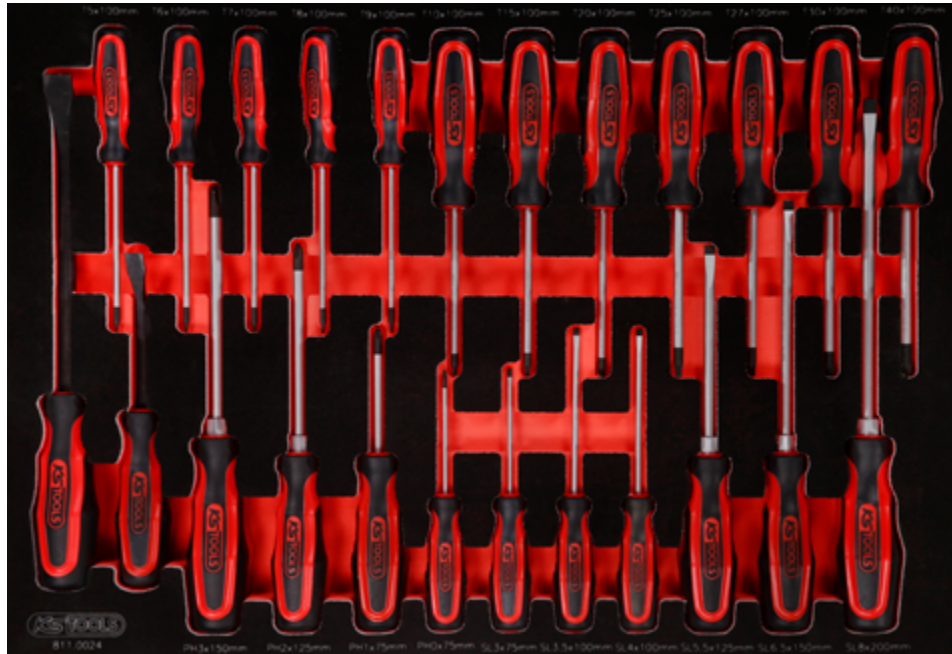

811.0024

**M** Screwdriver set

**109, <sup>EUR</sup>—**

Pos.	Code	Description	pcs
1	911.8102	Pry bar, 15 x 185mm	1
2	911.8101	Pry bar, 11 x 115 mm	1
3	159.1133	ERGOTORQUEplus screwdriver, Torx, T5	1
4	159.1134	ERGOTORQUEplus screwdriver, Torx, T6	1
5	159.1135	ERGOTORQUEplus screwdriver, Torx, T7	1
6	159.1030	ERGOTORQUEplus screwdriver, Torx, T8	1
7	159.1031	ERGOTORQUEplus screwdriver, Torx, T9	1
8	159.1032	ERGOTORQUEplus screwdriver, Torx, T10	1
9	159.1033	ERGOTORQUEplus screwdriver, Torx, T15	1
10	159.1034	ERGOTORQUEplus screwdriver, Torx, T20	1
11	159.1035	ERGOTORQUEplus screwdriver, Torx, T25	1
12	159.1036	ERGOTORQUEplus screwdriver, Torx, T27	1
13	159.1037	ERGOTORQUEplus screwdriver, Torx, T30	1
14	159.1038	ERGOTORQUEplus screwdriver, Torx, T40	1
15	159.1024	ERGOTORQUEplus screwdriver, Torx, PH3, 265 mm	1
16	159.1022	ERGOTORQUEplus screwdriver, Torx, PH2, 230 mm	1
17	159.1020	ERGOTORQUEplus screwdriver, Torx, PH1, 180 mm	1
18	159.1027	ERGOTORQUEplus screwdriver, Torx, PH0, 155 mm	1
19	159.1002	ERGOTORQUEplus screwdriver for slotted screws, 3 mm, 155 mm	1
20	159.1112	ERGOTORQUEplus screwdriver for slotted screws, 3,5 mm, 180 mm	1
21	159.1004	ERGOTORQUEplus screwdriver for slotted screws, 4 mm, 180 mm	1
22	159.1006	ERGOTORQUEplus screwdriver for slotted screws, 5,5 mm, 230 mm	1
23	159.1009	ERGOTORQUEplus screwdriver for slotted screws, 6,5 mm, 255 mm	1
24	159.1011	ERGOTORQUEplus screwdriver for slotted screws, 8 mm, 315 mm	1