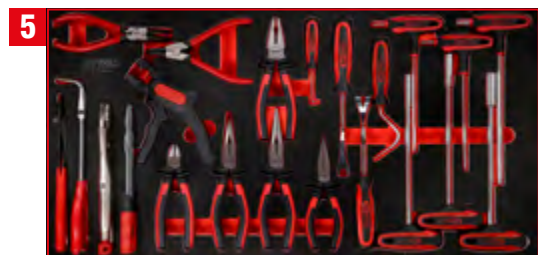

For a detailed list of tools, see page 255

1/4" + 3/8" socket spanner set in foam insert

813.0183

For a detailed list of tools, see page 238

1/2" socket spanner set in foam insert

813.0085

For a detailed list of tools, see page 45244

Screw spanner set in foam insert

813.0055

For a detailed list of tools, see page 264

T-handle angle wrench and screwdriver set in foam insert

813.0024

For a detailed list of tools, see page 270

Hammer, chisel and measuring tool set in foam insert