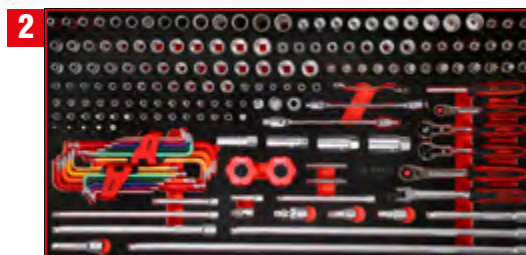

P25 workshop tool trolley set with 416 tools for 6 drawers

825.6416

BUNDLE PRICE!

6 x L / 416 pcs

2.699, ^{EUR}-

825.6416

Screwdriver set in foam insert

813.1033

For a detailed list of tools, see page 255

1/4" + 3/8" socket spanner set in foam insert

813.0183

For a detailed list of tools, see page 238

1/2" socket spanner set in foam insert

813.0085

For a detailed list of tools, see page 45244

Screw spanner set in foam insert

813.0055

For a detailed list of tools, see page 264

T-handle angle wrench and screwdriver set in foam insert

813.0024

For a detailed list of tools, see page 270

Hammer, chisel and measuring tool set in foam insert