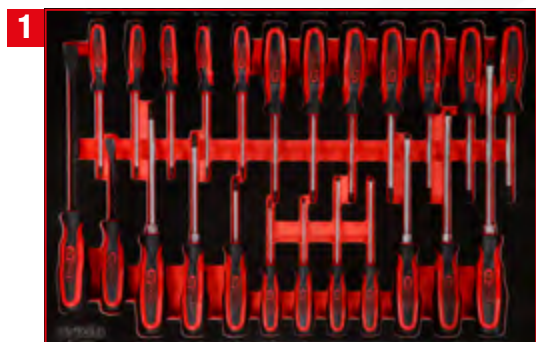

P15 workshop tool trolley set with 370 tools for 6 drawers

815.6370

M

BUNDLE PRICE!

6 x M / 370 pcs

2.249,-- EUR

815.6370

IPCS
24

Screwdriver set in foam insert

811.0024

For a detailed list of tools, see page 186