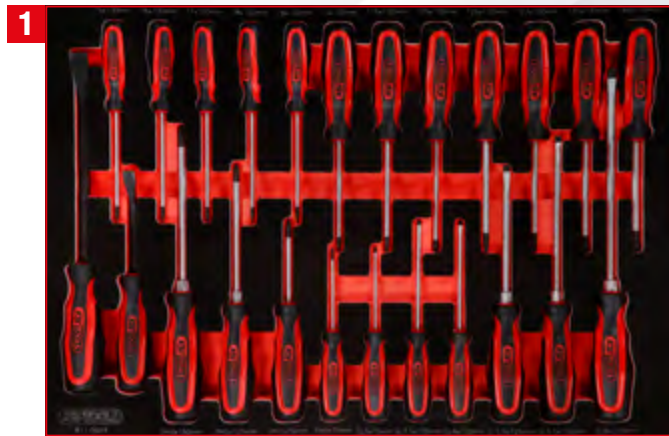

# P10 workshop tool trolley set with 241 tools for 4 drawers

810.4241

  
**241**
  

**BUNDLE PRICE!**

**4 x M**  
**241 pcs**

**1.299,--<sup>EUR</sup>**  
810.4241

Screwdriver set in foam insert

811.0024

For a detailed list of tools, see page 186

  
**24**

1/4" + 3/8" + 1/2" socket spanner set in foam insert

811.0159

For a detailed list of tools, see page 172

  
**159**

Screw spanner set in foam insert

811.1041