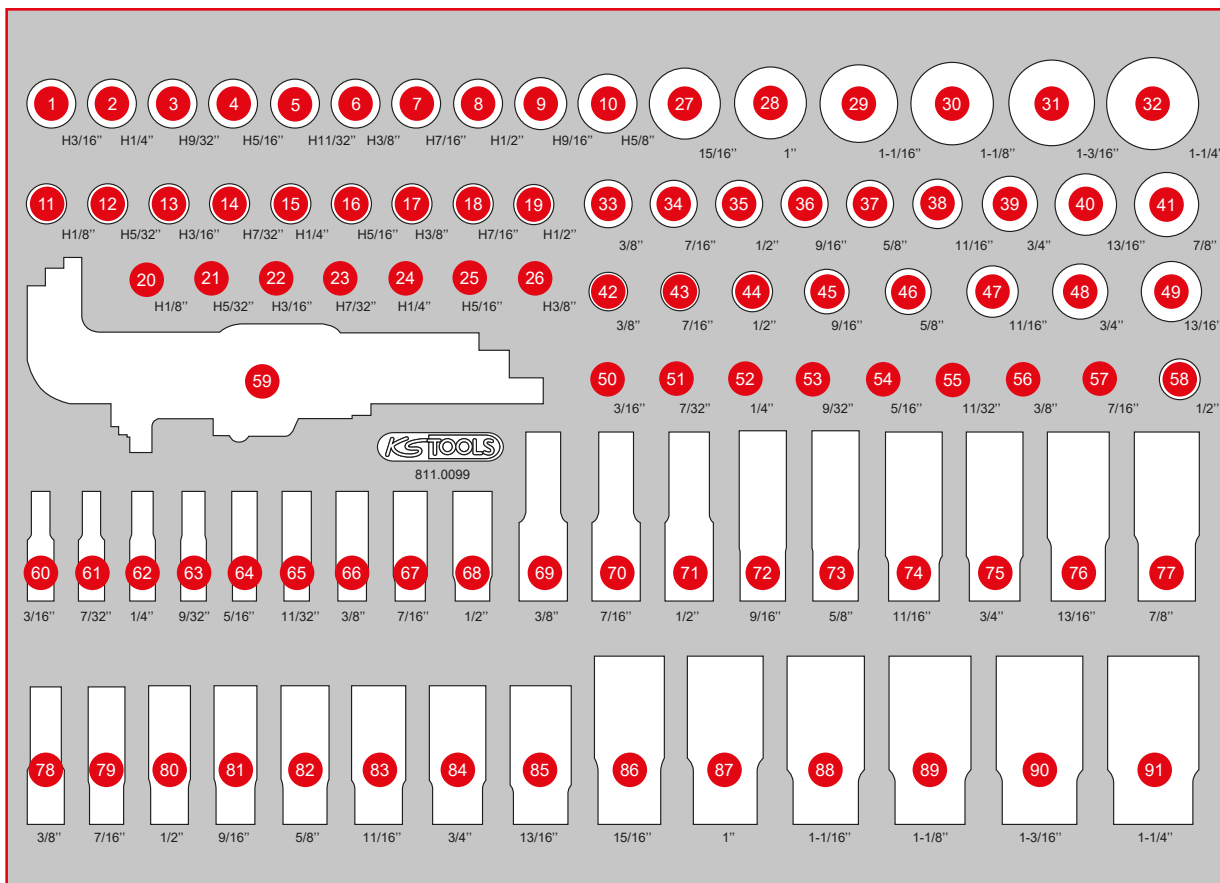

811.0099

M 1/4" + 3/8" + 1/2" Socket spanner set

229, ^{EUR}-

1 PCS
99

568 x 398

Pos.	Code	Description	pcs	Pos.	Code	Description	pcs	Pos.	Code	Description	pcs
1	917.1316	1/2" Bit socket hexagon, short, 3/16"	1	16	917.3965	3/8" Bit socket hexagon, 5/16"	1	31	917.1386	1/2" 12 Point socket, 1.3/16"	1
2	917.1318	1/2" Bit socket hexagon, short, 1/4"	1	17	917.3966	3/8" Bit socket hexagon, 3/8"	1	32	917.1387	1/2" 12 Point socket, 1.1/4"	1
3	917.1319	1/2" Bit socket hexagon, short, 9/32"	1	18	917.3993	3/8" Bit socket hexagon, 7/16"	1	33	917.1370	1/2" 12 Point socket, 3/8"	1
4	917.1320	1/2" Bit socket hexagon, short, 5/16"	1	19	917.3994	3/8" Bit socket hexagon, 1/2"	1	34	917.1372	1/2" 12 Point socket, 7/16"	1
5	911.5386	1/2" Bit socket hexagon, short, 11/32"	1	20	917.1440	1/4" Bit socket hexagon, 1/8"	1	35	917.1373	1/2" 12 Point socket, 1/2"	1
6	917.1321	1/2" Bit socket hexagon, short, 3/8"	1	21	917.1441	1/4" Bit socket hexagon, 5/32"	1	36	917.1374	1/2" 12 Point socket, 9/16"	1
7	911.5387	1/2" Bit socket hexagon, short, 7/16"	1	22	917.1442	1/4" Bit socket hexagon, 3/16"	1	37	917.1376	1/2" 12 Point socket, 5/8"	1
8	917.1322	1/2" Bit socket hexagon, short, 1/2"	1	23	917.1443	1/4" Bit socket hexagon, 7/32"	1	38	917.1377	1/2" 12 Point socket, 11/16"	1
9	917.1323	1/2" Bit socket hexagon, short, 9/16"	1	24	917.1444	1/4" Bit socket hexagon, 1/4"	1	39	917.1378	1/2" 12 Point socket, 3/4"	1
10	917.1324	1/2" Bit socket hexagon, short, 5/8"	1	25	917.1501	1/4" Bit socket hexagon, 5/16"	1	40	917.1380	1/2" 12 Point socket, 13/16"	1
11	917.3967	3/8" Bit socket hexagon, 1/8"	1	26	917.1502	1/4" Bit socket hexagon, 3/8"	1	41	917.1381	1/2" 12 Point socket, 7/8"	1
12	917.3962	3/8" Bit socket hexagon, 5/32"	1	27	917.1382	1/2" 12 Point socket, 15/16"	1	42	917.3851	3/8" 12 Point socket, 3/8"	1
13	917.3963	3/8" Bit socket hexagon, 3/16"	1	28	917.1383	1/2" 12 Point socket, 1"	1	43	917.3852	3/8" 12 Point socket, 7/16"	1
14	917.3968	3/8" Bit socket hexagon, 7/32"	1	29	917.1384	1/2" 12 Point socket, 1.1/16"	1	44	911.4000	3/8" 12 Point socket, 1/2"	1
15	917.3964	3/8" Bit socket hexagon, 1/4"	1	30	917.1385	1/2" 12 Point socket, 1.1/8"	1	45	911.4001	3/8" 12 Point socket, 9/16"	1