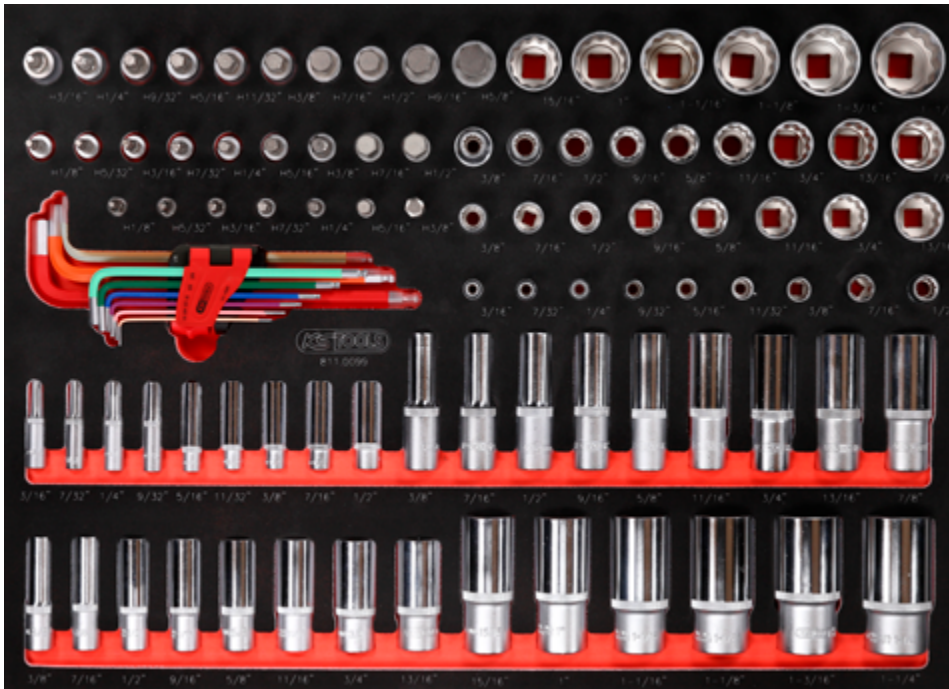

811.0099

M 1/4" + 3/8" + 1/2" Socket spanner set

229, ^{EUR}-

1 PCS
99

568 x 398

Pos.	Code	Description	pcs	Pos.	Code	Description	pcs	Pos.	Code	Description	pcs
1	917.1316	1/2" Bit socket hexagon, short, 3/16"	1	16	917.3965	3/8" Bit socket hexagon, 5/16"	1	31	917.1386	1/2" 12 Point socket, 1.3/16"	1
2	917.1318	1/2" Bit socket hexagon, short, 1/4"	1	17	917.3966	3/8" Bit socket hexagon, 3/8"	1	32	917.1387	1/2" 12 Point socket, 1.1/4"	1
3	917.1319	1/2" Bit socket hexagon, short, 9/32"	1	18	917.3993	3/8" Bit socket hexagon, 7/16"	1	33	917.1370	1/2" 12 Point socket, 3/8"	1
4	917.1320	1/2" Bit socket hexagon, short, 5/16"	1	19	917.3994	3/8" Bit socket hexagon, 1/2"	1	34	917.1372	1/2" 12 Point socket, 7/16"	1
5	911.5386	1/2" Bit socket hexagon, short, 11/32"	1	20	917.1440	1/4" Bit socket hexagon, 1/8"	1	35	917.1373	1/2" 12 Point socket, 1/2"	1
6	917.1321	1/2" Bit socket hexagon, short, 3/8"	1	21	917.1441	1/4" Bit socket hexagon, 5/32"	1	36	917.1374	1/2" 12 Point socket, 9/16"	1
7	911.5387	1/2" Bit socket hexagon, short, 7/16"	1	22	917.1442	1/4" Bit socket hexagon, 3/16"	1	37	917.1376	1/2" 12 Point socket, 5/8"	1
8	917.1322	1/2" Bit socket hexagon, short, 1/2"	1	23	917.1443	1/4" Bit socket hexagon, 7/32"	1	38	917.1377	1/2" 12 Point socket, 11/16"	1
9	917.1323	1/2" Bit socket hexagon, short, 9/16"	1	24	917.1444	1/4" Bit socket hexagon, 1/4"	1	39	917.1378	1/2" 12 Point socket, 3/4"	1
10	917.1324	1/2" Bit socket hexagon, short, 5/8"	1	25	917.1501	1/4" Bit socket hexagon, 5/16"	1	40	917.1380	1/2" 12 Point socket, 13/16"	1
11	917.3967	3/8" Bit socket hexagon, 1/8"	1	26	917.1502	1/4" Bit socket hexagon, 3/8"	1	41	917.1381	1/2" 12 Point socket, 7/8"	1
12	917.3962	3/8" Bit socket hexagon, 5/32"	1	27	917.1382	1/2" 12 Point socket, 15/16"	1	42	917.3851	3/8" 12 Point socket, 3/8"	1
13	917.3963	3/8" Bit socket hexagon, 3/16"	1	28	917.1383	1/2" 12 Point socket, 1"	1	43	917.3852	3/8" 12 Point socket, 7/16"	1
14	917.3968	3/8" Bit socket hexagon, 7/32"	1	29	917.1384	1/2" 12 Point socket, 1.1/16"	1	44	911.4000	3/8" 12 Point socket, 1/2"	1
15	917.3964	3/8" Bit socket hexagon, 1/4"	1	30	917.1385	1/2" 12 Point socket, 1.1/8"	1	45	911.4001	3/8" 12 Point socket, 9/16"	1