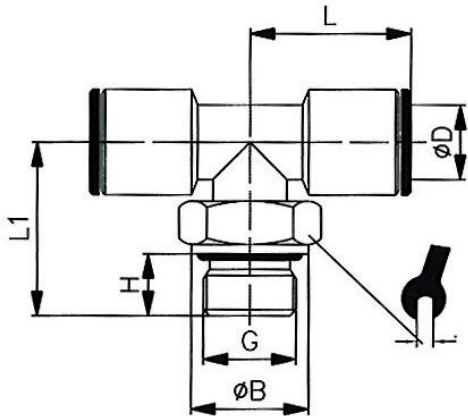

### Schottverschraubung

Artikel Nr.	Typen Nr.	ØD	ØC	M	I <sub>max.</sub>	L		Lösering
115947	51.012-4-E	4,0	3,0	M 10x1	8,0	32,0	13	Hostaform
115948	51.014-6-E	6,0	5,0	M 14x1	8,0	33,5	17	Hostaform
115949	51.016-8-E	8,0	7,0	M 16x1	10,0	37,0	18	Hostaform
115950	51.020-10-E	10,0	9,0	M 17x1	12,0	39,5	20	Ms. vern. schwarz
Artikel Nr. 115950 = Auslaufartikel. Artikel nicht mehr verfügbar. Ersatzartikel 108741 (751.020-10)								
115951	51.022-12-E	12,0	11,0	M 20x1	17,0	42,0	24	Ms. vern. schwarz

52.014-8-E

**Winkeleinschraubverschraubung, Außengewinde konisch**

Artikel Nr.	Typen Nr.	ØD1	R	ØD2	H	L1	L2		Löseering
116196	52.018-4-E	4,0	1/8	9,0	8,0	16,1	17,5	10	Hostaform
116197	52.018-6-E	6,0	1/8	11,0	9,0	20,0	17,5	10	Hostaform
116198	52.018-8-E	8,0	1/8	13,0	10,0	24,0	18,5	10	Hostaform
116194	52.014-6-E	6,0	1/4	11,0	12,0	23,0	22,0	12	Hostaform
116195	52.014-8-E	8,0	1/4	13,0	12,0	24,0	22,0	12	Hostaform
116193	52.014-10-E	10,0	1/4	15,0	12,0	24,0	22,0	14	Ms. vern. schwarz

54.014-8-E

**Winkeleinschraubverschraubung, drehbar, Außengewinde zylindrisch**

Artikel Nr.	Typen Nr.	ØD	G	ØB	H	L	L1		Lösering
116199	54.005-4-E	4,0	M5	8,0	4,0	19,0	14,5	9	Hostaform
116200	54.005-6-E	6,0	M5	8,0	4,0	21,0	14,5	9	Hostaform
116207	54.018-4-E	4,0	G 1/8	13,0	6,0	19,0	20,0	13	Hostaform
116208	54.018-6-E	6,0	G 1/8	13,0	6,0	21,0	20,0	13	Hostaform
116209	54.018-8-E	8,0	G 1/8	13,0	6,0	24,0	20,0	13	Hostaform
116204	54.014-4-E	4,0	G 1/4	16,0	8,0	19,0	24,0	13	Hostaform
116205	54.014-6-E	6,0	G 1/4	16,0	8,0	21,0	24,0	13	Hostaform
116206	54.014-8-E	8,0	G 1/4	16,0	8,0	24,0	24,0	13	Hostaform
116203	54.014-10-E	10,0	G 1/4	16,0	8,0	27,0	24,0	16	Ms. vern. schwarz
116212	54.038-8-E	8,0	G 3/8	20,0	9,0	24,0	25,5	13	Hostaform
116210	54.038-10-E	10,0	G 3/8	20,0	9,0	27,0	28,0	16	Ms. vern. schwarz
116211	54.038-12-E	12,0	G 3/8	20,0	9,0	28,0	28,5	20	Ms. vern. schwarz
116201	54.012-10-E	10,0	G 1/2	25,0	11,0	27,0	30,0	16	Ms. vern. schwarz
116202	54.012-12-E	12,0	G 1/2	25,0	11,0	28,0	33,5	20	Ms. vern. schwarz