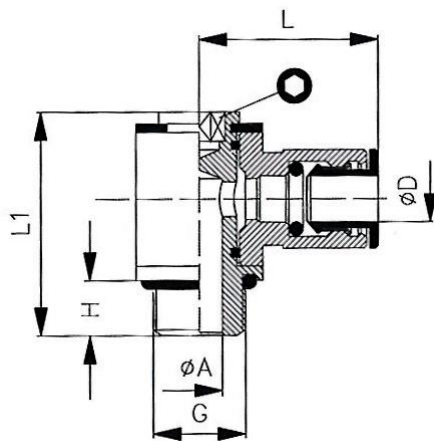

52.014-8-E

**Winkeleinschraubverschraubung, Außengewinde konisch**

Artikel Nr.	Typen Nr.	ØD1	R	ØD2	H	L1	L2		Löseering
116196	52.018-4-E	4,0	1/8	9,0	8,0	16,1	17,5	10	Hostaform
116197	52.018-6-E	6,0	1/8	11,0	9,0	20,0	17,5	10	Hostaform
116198	52.018-8-E	8,0	1/8	13,0	10,0	24,0	18,5	10	Hostaform
116194	52.014-6-E	6,0	1/4	11,0	12,0	23,0	22,0	12	Hostaform
116195	52.014-8-E	8,0	1/4	13,0	12,0	24,0	22,0	12	Hostaform
116193	52.014-10-E	10,0	1/4	15,0	12,0	24,0	22,0	14	Ms. vern. schwarz

54.014-8-E

**Winkeleinschraubverschraubung, drehbar, Außengewinde zylindrisch**

Artikel Nr.	Typen Nr.	ØD	G	ØB	H	L	L1		Lösering
116199	54.005-4-E	4,0	M5	8,0	4,0	19,0	14,5	9	Hostaform
116200	54.005-6-E	6,0	M5	8,0	4,0	21,0	14,5	9	Hostaform
116207	54.018-4-E	4,0	G 1/8	13,0	6,0	19,0	20,0	13	Hostaform
116208	54.018-6-E	6,0	G 1/8	13,0	6,0	21,0	20,0	13	Hostaform
116209	54.018-8-E	8,0	G 1/8	13,0	6,0	24,0	20,0	13	Hostaform
116204	54.014-4-E	4,0	G 1/4	16,0	8,0	19,0	24,0	13	Hostaform
116205	54.014-6-E	6,0	G 1/4	16,0	8,0	21,0	24,0	13	Hostaform
116206	54.014-8-E	8,0	G 1/4	16,0	8,0	24,0	24,0	13	Hostaform
116203	54.014-10-E	10,0	G 1/4	16,0	8,0	27,0	24,0	16	Ms. vern. schwarz
116212	54.038-8-E	8,0	G 3/8	20,0	9,0	24,0	25,5	13	Hostaform
116210	54.038-10-E	10,0	G 3/8	20,0	9,0	27,0	28,0	16	Ms. vern. schwarz
116211	54.038-12-E	12,0	G 3/8	20,0	9,0	28,0	28,5	20	Ms. vern. schwarz
116201	54.012-10-E	10,0	G 1/2	25,0	11,0	27,0	30,0	16	Ms. vern. schwarz
116202	54.012-12-E	12,0	G 1/2	25,0	11,0	28,0	33,5	20	Ms. vern. schwarz

55.014-8-E

**T-Einschraubverschraubung**, drehbar, Außengewinde zylindrisch

Artikel Nr.	Typen Nr.	ØD	G	ØB	H	L	L1		Löse ring
116216	55.018-4-E	4,0	G 1/8	13,0	6,0	17,5	18,5	13	Hostaform
116217	55.018-6-E	6,0	G 1/8	13,0	6,0	21,0	18,5	13	Hostaform
116218	55.018-8-E	8,0	G 1/8	13,0	6,0	23,0	20,5	13	Hostaform
116214	55.014-6-E	6,0	G 1/4	16,0	8,0	21,0	22,5	13	Hostaform
116215	55.014-8-E	8,0	G 1/4	16,0	8,0	23,0	22,5	13	Hostaform
116213	55.014-10-E	10,0	G 1/4	16,0	8,0	25,5	24,5	16	Ms. vern. schwarz