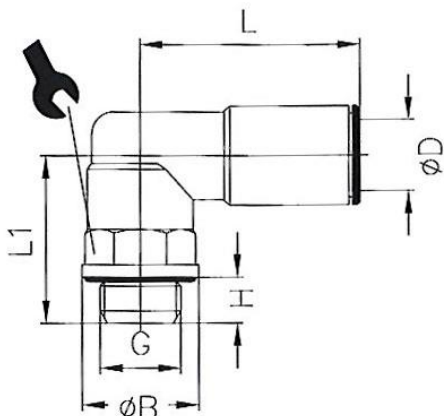

### Schottverschraubung

Artikel Nr.	Typen Nr.	ØD	ØC	M	I <sub>max.</sub>	L		Lösering
115947	51.012-4-E	4,0	3,0	M 10x1	8,0	32,0	13	Hostaform
115948	51.014-6-E	6,0	5,0	M 14x1	8,0	33,5	17	Hostaform
115949	51.016-8-E	8,0	7,0	M 16x1	10,0	37,0	18	Hostaform
115950	51.020-10-E	10,0	9,0	M 17x1	12,0	39,5	20	Ms. vern. schwarz
Artikel Nr. 115950 = Auslaufartikel. Artikel nicht mehr verfügbar. Ersatzartikel 108741 (751.020-10)								
115951	51.022-12-E	12,0	11,0	M 20x1	17,0	42,0	24	Ms. vern. schwarz

52.014-8-E

**Winkeleinschraubverschraubung, Außengewinde konisch**

Artikel Nr.	Typen Nr.	ØD1	R	ØD2	H	L1	L2		Löseering
116196	52.018-4-E	4,0	1/8	9,0	8,0	16,1	17,5	10	Hostaform
116197	52.018-6-E	6,0	1/8	11,0	9,0	20,0	17,5	10	Hostaform
116198	52.018-8-E	8,0	1/8	13,0	10,0	24,0	18,5	10	Hostaform
116194	52.014-6-E	6,0	1/4	11,0	12,0	23,0	22,0	12	Hostaform
116195	52.014-8-E	8,0	1/4	13,0	12,0	24,0	22,0	12	Hostaform
116193	52.014-10-E	10,0	1/4	15,0	12,0	24,0	22,0	14	Ms. vern. schwarz

54.014-8-E

**Winkeleinschraubverschraubung, drehbar, Außengewinde zylindrisch**

Artikel Nr.	Typen Nr.	ØD	G	ØB	H	L	L1		Lösering
116199	54.005-4-E	4,0	M5	8,0	4,0	19,0	14,5	9	Hostaform
116200	54.005-6-E	6,0	M5	8,0	4,0	21,0	14,5	9	Hostaform
116207	54.018-4-E	4,0	G 1/8	13,0	6,0	19,0	20,0	13	Hostaform
116208	54.018-6-E	6,0	G 1/8	13,0	6,0	21,0	20,0	13	Hostaform
116209	54.018-8-E	8,0	G 1/8	13,0	6,0	24,0	20,0	13	Hostaform
116204	54.014-4-E	4,0	G 1/4	16,0	8,0	19,0	24,0	13	Hostaform
116205	54.014-6-E	6,0	G 1/4	16,0	8,0	21,0	24,0	13	Hostaform
116206	54.014-8-E	8,0	G 1/4	16,0	8,0	24,0	24,0	13	Hostaform
116203	54.014-10-E	10,0	G 1/4	16,0	8,0	27,0	24,0	16	Ms. vern. schwarz
116212	54.038-8-E	8,0	G 3/8	20,0	9,0	24,0	25,5	13	Hostaform
116210	54.038-10-E	10,0	G 3/8	20,0	9,0	27,0	28,0	16	Ms. vern. schwarz
116211	54.038-12-E	12,0	G 3/8	20,0	9,0	28,0	28,5	20	Ms. vern. schwarz
116201	54.012-10-E	10,0	G 1/2	25,0	11,0	27,0	30,0	16	Ms. vern. schwarz
116202	54.012-12-E	12,0	G 1/2	25,0	11,0	28,0	33,5	20	Ms. vern. schwarz