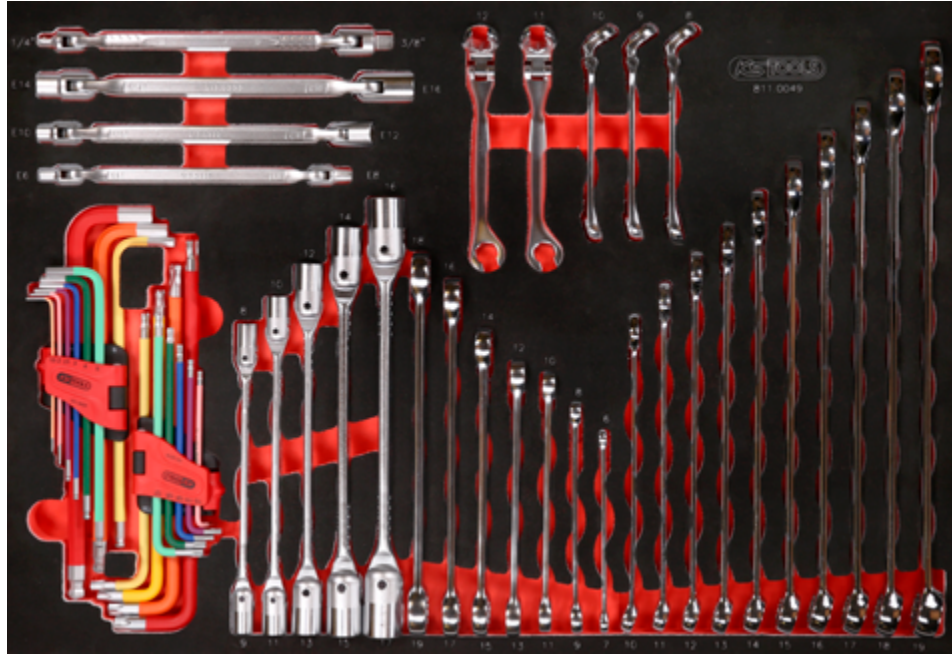

811.0049

M Screw spanner set

329, ^{EUR}-

Pos.	Code	Description	pcs
1	517.0338	Double-joint-spanner for 1/4" and 3/8" sockets	1
2	517.0333	Double revolving head spanner for Torx E profile, E14 x E16	1
3	517.0332	Double revolving head spanner for Torx E profile, E10 x E12	1
4	517.0330	Double revolving head spanner for Torx E profile, E6 x E8	1
5	518.0382	CHROMEplus Open double ring spanner, with flexible joint, 12 mm	1
6	518.0381	CHROMEplus Open double ring spanner, with flexible joint, 11 mm	1
7	518.0380	CHROMEplus Open double ring spanner, with flexible joint, 10 mm	1
8	518.0379	CHROMEplus Open double ring spanner, with flexible joint, 9 mm	1
9	518.0378	CHROMEplus Open double ring spanner, with flexible joint, 8 mm	1
10	151.4420	Ball ended hexagon key wrench set, extra long, 9 pcs	9
11	151.5210	Ball head Torx angled socket wrench set, extra long, 9 pcs	9
12	517.0301	Double revolving head spanner, 8 x 9 mm	1
13	517.0302	Double revolving head spanner, 10 x 11 mm	1
14	517.0303	Double revolving head spanner, 12 x 13 mm	1
15	517.0304	Double revolving head spanner, 14 x 15 mm	1
16	517.0305	Double revolving head spanner, 16 x 17 mm	1
17	920.0418	ULTIMATEplus Double ring ended spanner, 18 x 19 mm	1
18	920.0416	ULTIMATEplus Double ring ended spanner, 16 x 17 mm	1
19	920.0414	ULTIMATEplus Double ring ended spanner, 14 x 15 mm	1
20	920.0412	ULTIMATEplus Double ring ended spanner, 12 x 13 mm	1
21	920.0410	ULTIMATEplus Double ring ended spanner, 10 x 11 mm	1
22	920.0408	ULTIMATEplus Double ring ended spanner, 8 x 9 mm	1
23	920.0406	ULTIMATEplus Double ring ended spanner, 6 x 7 mm	1
24	519.0650	CHROMEplus Combination spanner, extra long, 10 mm	1
25	519.0651	CHROMEplus Combination spanner, extra long, 11 mm	1
26	519.0652	CHROMEplus Combination spanner, extra long, 12 mm	1
27	519.0653	CHROMEplus Combination spanner, extra long, 13 mm	1
28	519.0654	CHROMEplus Combination spanner, extra long, 14 mm	1
29	519.0655	CHROMEplus Combination spanner, extra long, 15 mm	1
30	519.0656	CHROMEplus Combination spanner, extra long, 16 mm	1
31	519.0657	CHROMEplus Combination spanner, extra long, 17 mm	1
32	519.0658	CHROMEplus Combination spanner, extra long, 18 mm	1
33	519.0659	CHROMEplus Combination spanner, extra long, 19 mm	1