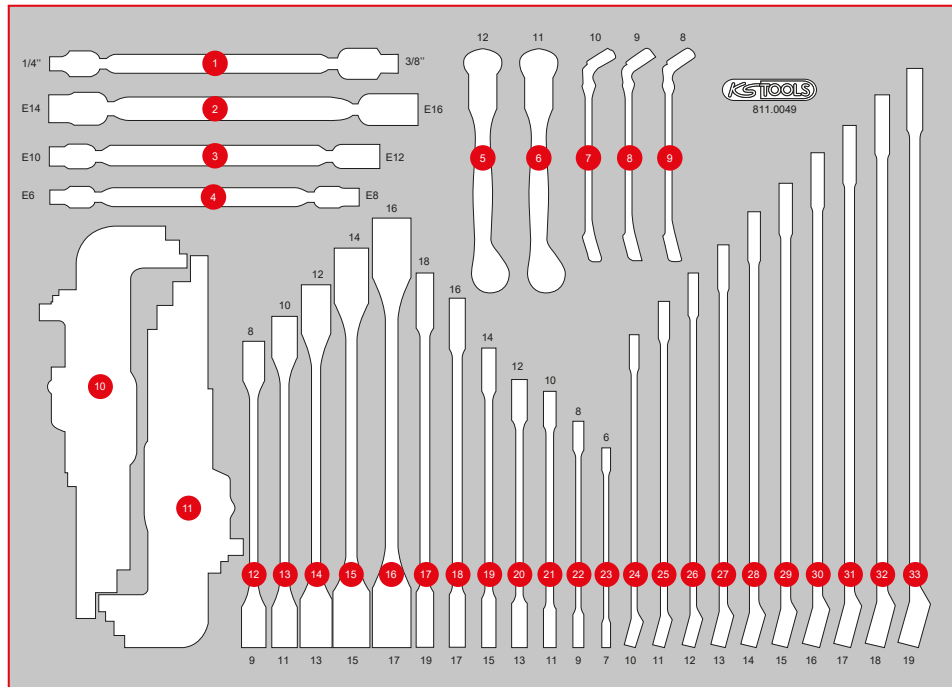

811.0049

M Screw spanner set

329, ^{EUR}-

Pos.	Code	Description	pcs
1	517.0338	Double-joint-spanner for 1/4" and 3/8" sockets	1
2	517.0333	Double revolving head spanner for Torx E profile, E14 x E16	1
3	517.0332	Double revolving head spanner for Torx E profile, E10 x E12	1
4	517.0330	Double revolving head spanner for Torx E profile, E6 x E8	1
5	518.0382	CHROMEplus Open double ring spanner, with flexible joint, 12 mm	1
6	518.0381	CHROMEplus Open double ring spanner, with flexible joint, 11 mm	1
7	518.0380	CHROMEplus Open double ring spanner, with flexible joint, 10 mm	1
8	518.0379	CHROMEplus Open double ring spanner, with flexible joint, 9 mm	1
9	518.0378	CHROMEplus Open double ring spanner, with flexible joint, 8 mm	1
10	151.4420	Ball ended hexagon key wrench set, extra long, 9 pcs	9
11	151.5210	Ball head Torx angled socket wrench set, extra long, 9 pcs	9
12	517.0301	Double revolving head spanner, 8 x 9 mm	1
13	517.0302	Double revolving head spanner, 10 x 11 mm	1
14	517.0303	Double revolving head spanner, 12 x 13 mm	1
15	517.0304	Double revolving head spanner, 14 x 15 mm	1
16	517.0305	Double revolving head spanner, 16 x 17 mm	1
17	920.0418	ULTIMATEplus Double ring ended spanner, 18 x 19 mm	1
18	920.0416	ULTIMATEplus Double ring ended spanner, 16 x 17 mm	1
19	920.0414	ULTIMATEplus Double ring ended spanner, 14 x 15 mm	1
20	920.0412	ULTIMATEplus Double ring ended spanner, 12 x 13 mm	1
21	920.0410	ULTIMATEplus Double ring ended spanner, 10 x 11 mm	1
22	920.0408	ULTIMATEplus Double ring ended spanner, 8 x 9 mm	1
23	920.0406	ULTIMATEplus Double ring ended spanner, 6 x 7 mm	1
24	519.0650	CHROMEplus Combination spanner, extra long, 10 mm	1
25	519.0651	CHROMEplus Combination spanner, extra long, 11 mm	1
26	519.0652	CHROMEplus Combination spanner, extra long, 12 mm	1
27	519.0653	CHROMEplus Combination spanner, extra long, 13 mm	1
28	519.0654	CHROMEplus Combination spanner, extra long, 14 mm	1
29	519.0655	CHROMEplus Combination spanner, extra long, 15 mm	1
30	519.0656	CHROMEplus Combination spanner, extra long, 16 mm	1
31	519.0657	CHROMEplus Combination spanner, extra long, 17 mm	1
32	519.0658	CHROMEplus Combination spanner, extra long, 18 mm	1
33	519.0659	CHROMEplus Combination spanner, extra long, 19 mm	1