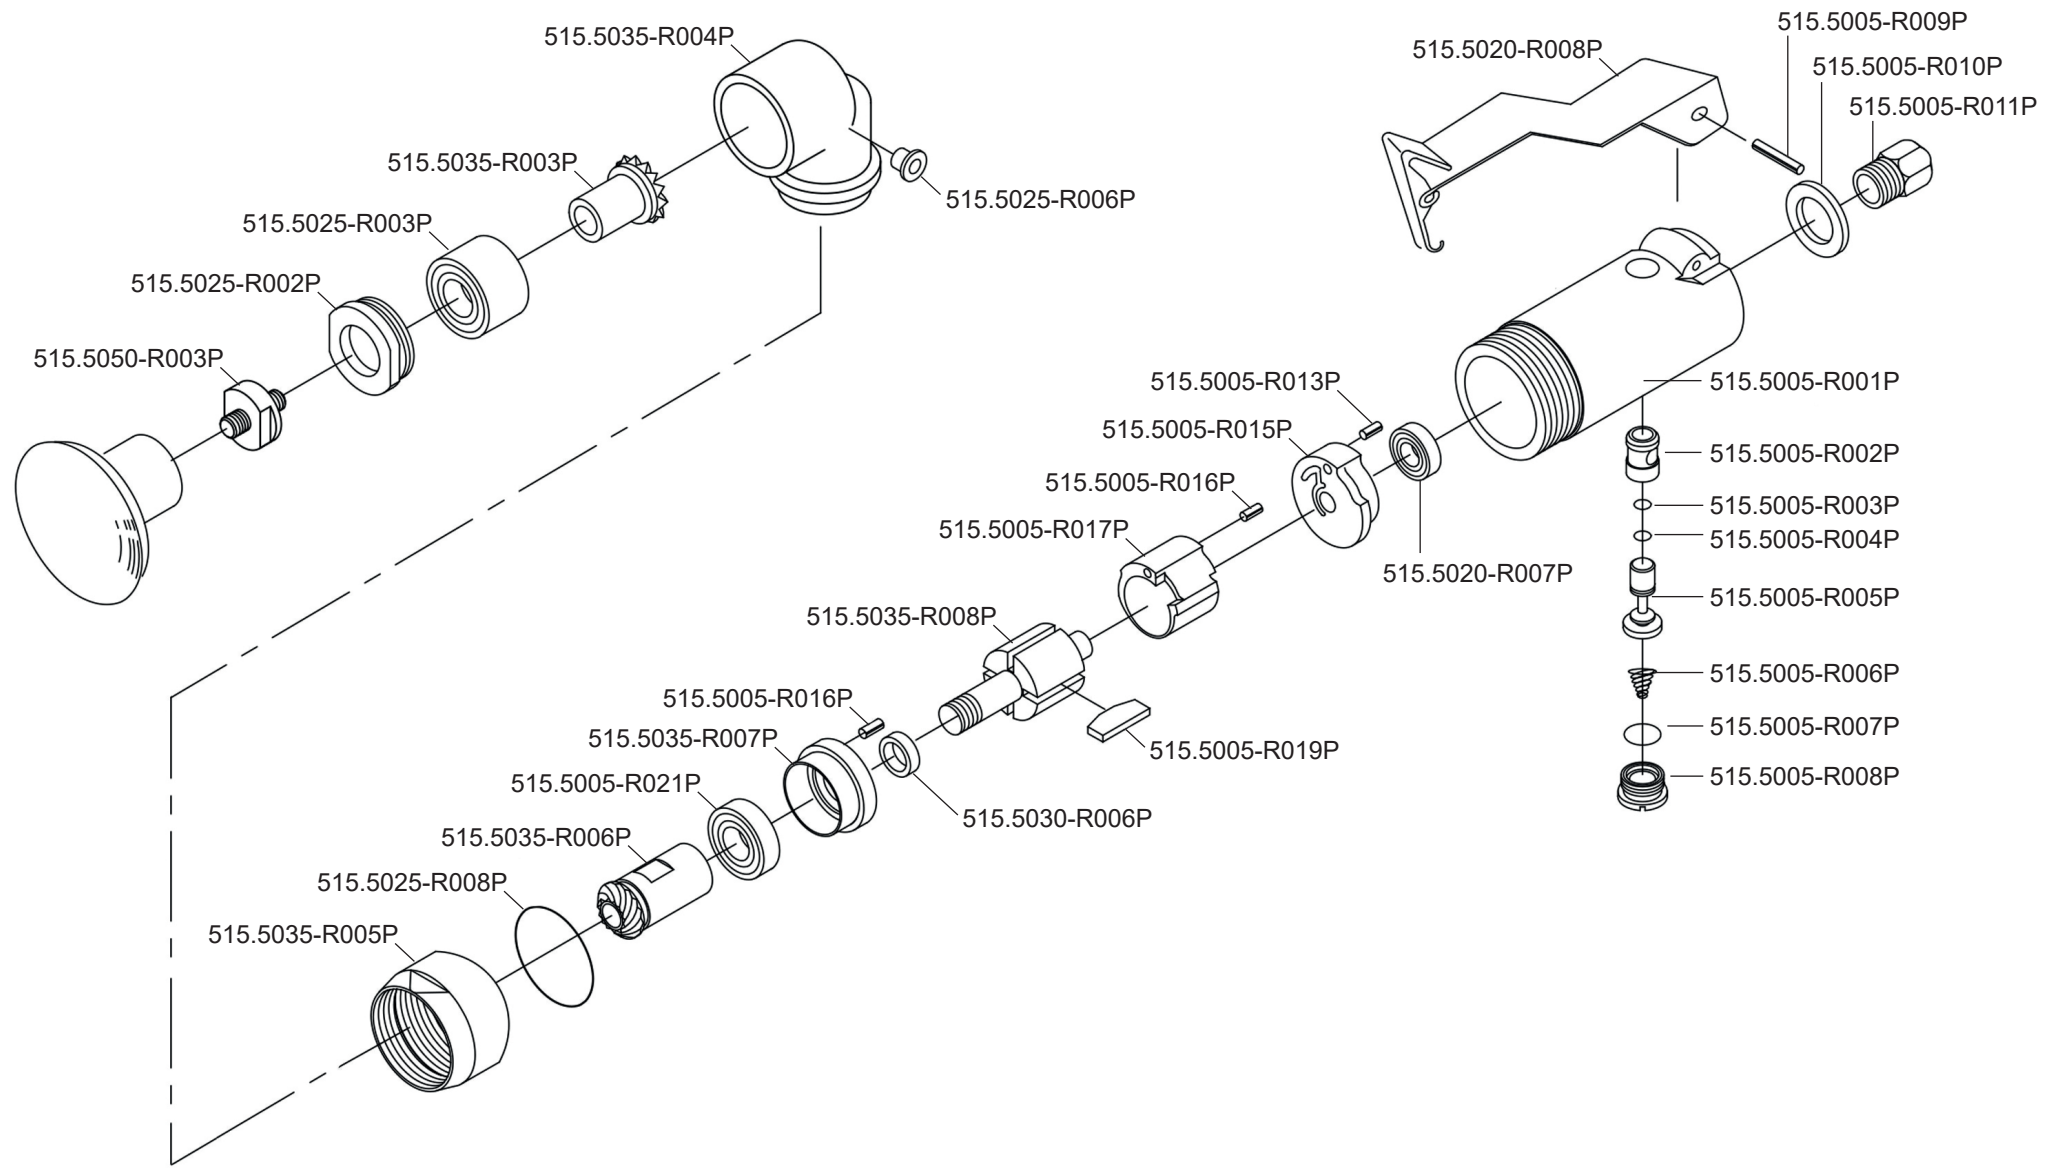

Art. 515.5100

Art. 515.5100

Art.-Nr.	Description	Beschreibung	Menge Qty.
515.5005-R001P	Motor Housing	Motorgehäuse	1
515.5005-R002P	Valve Bushing	Ventilbuchse	1
515.5005-R003P	O-Ring	O-Ring	1
515.5005-R004P	O-Ring	O-Ring	1
515.5005-R005P	Throttle Valve	Drosselklappe	1
515.5005-R006P	Valve Spring	Ventilfeder	1
515.5005-R007P	O-Ring	O-Ring	1
515.5005-R008P	Valve Screw	Ventilschraube	1
515.5005-R009P	Spring Pin	Splint für Gashebel	1
515.5005-R010P	Exhaust Sleeve	Abgashülse	1
515.5005-R011P	Inlet Bushing	Einlassbuchse	1
515.5005-R013P	Spring Pin	Splint	1
515.5005-R015P	Rear End Plate	Hintere Abdeckung	1
515.5005-R016P	Spring Pin	Spannstift	2
515.5005-R017P	Cylinder	Zylinder	1
515.5005-R019P	Rotor Blade	Rotorblatt	1

Art.-Nr.	Description	Beschreibung	Menge Qty.
515.5005-R021P	Ball Bearing	Kugellager	1
515.5020-R007P	Bearing	Kugellager	1
515.5020-R008P	Throttle Lever	Gashebel	1
515.5025-R002P	Lock Nut	Spannmutter	1
515.5025-R006P	Oil Plug	Ölschraube	1
515.5025-R008P	O-Ring	O-Ring	1
515.5030-R006P	Rotor Collar	Rotor Gewinding	1
515.5035-R002P	Bearing	Kugellager	1
515.5035-R003P	Pinion Gear	Zahnrad	1
515.5035-R004P	Angle Head Housing	Winkelkopfgehäuse	1
515.5035-R005P	Motor Clamp	Gehäusering	1
515.5035-R006P	Spring Gear	Spindelgetriebe	1
515.5035-R007P	Front End Plate	Vordere Abdeckung	1
515.5035-R008P	Rotor	Rotor	1
515.5050-R003P	Spindle Nut	Spindelmutter	1
515.5050-R004P	14mm Spanner Wrench	14mm Spannschlüssel	1