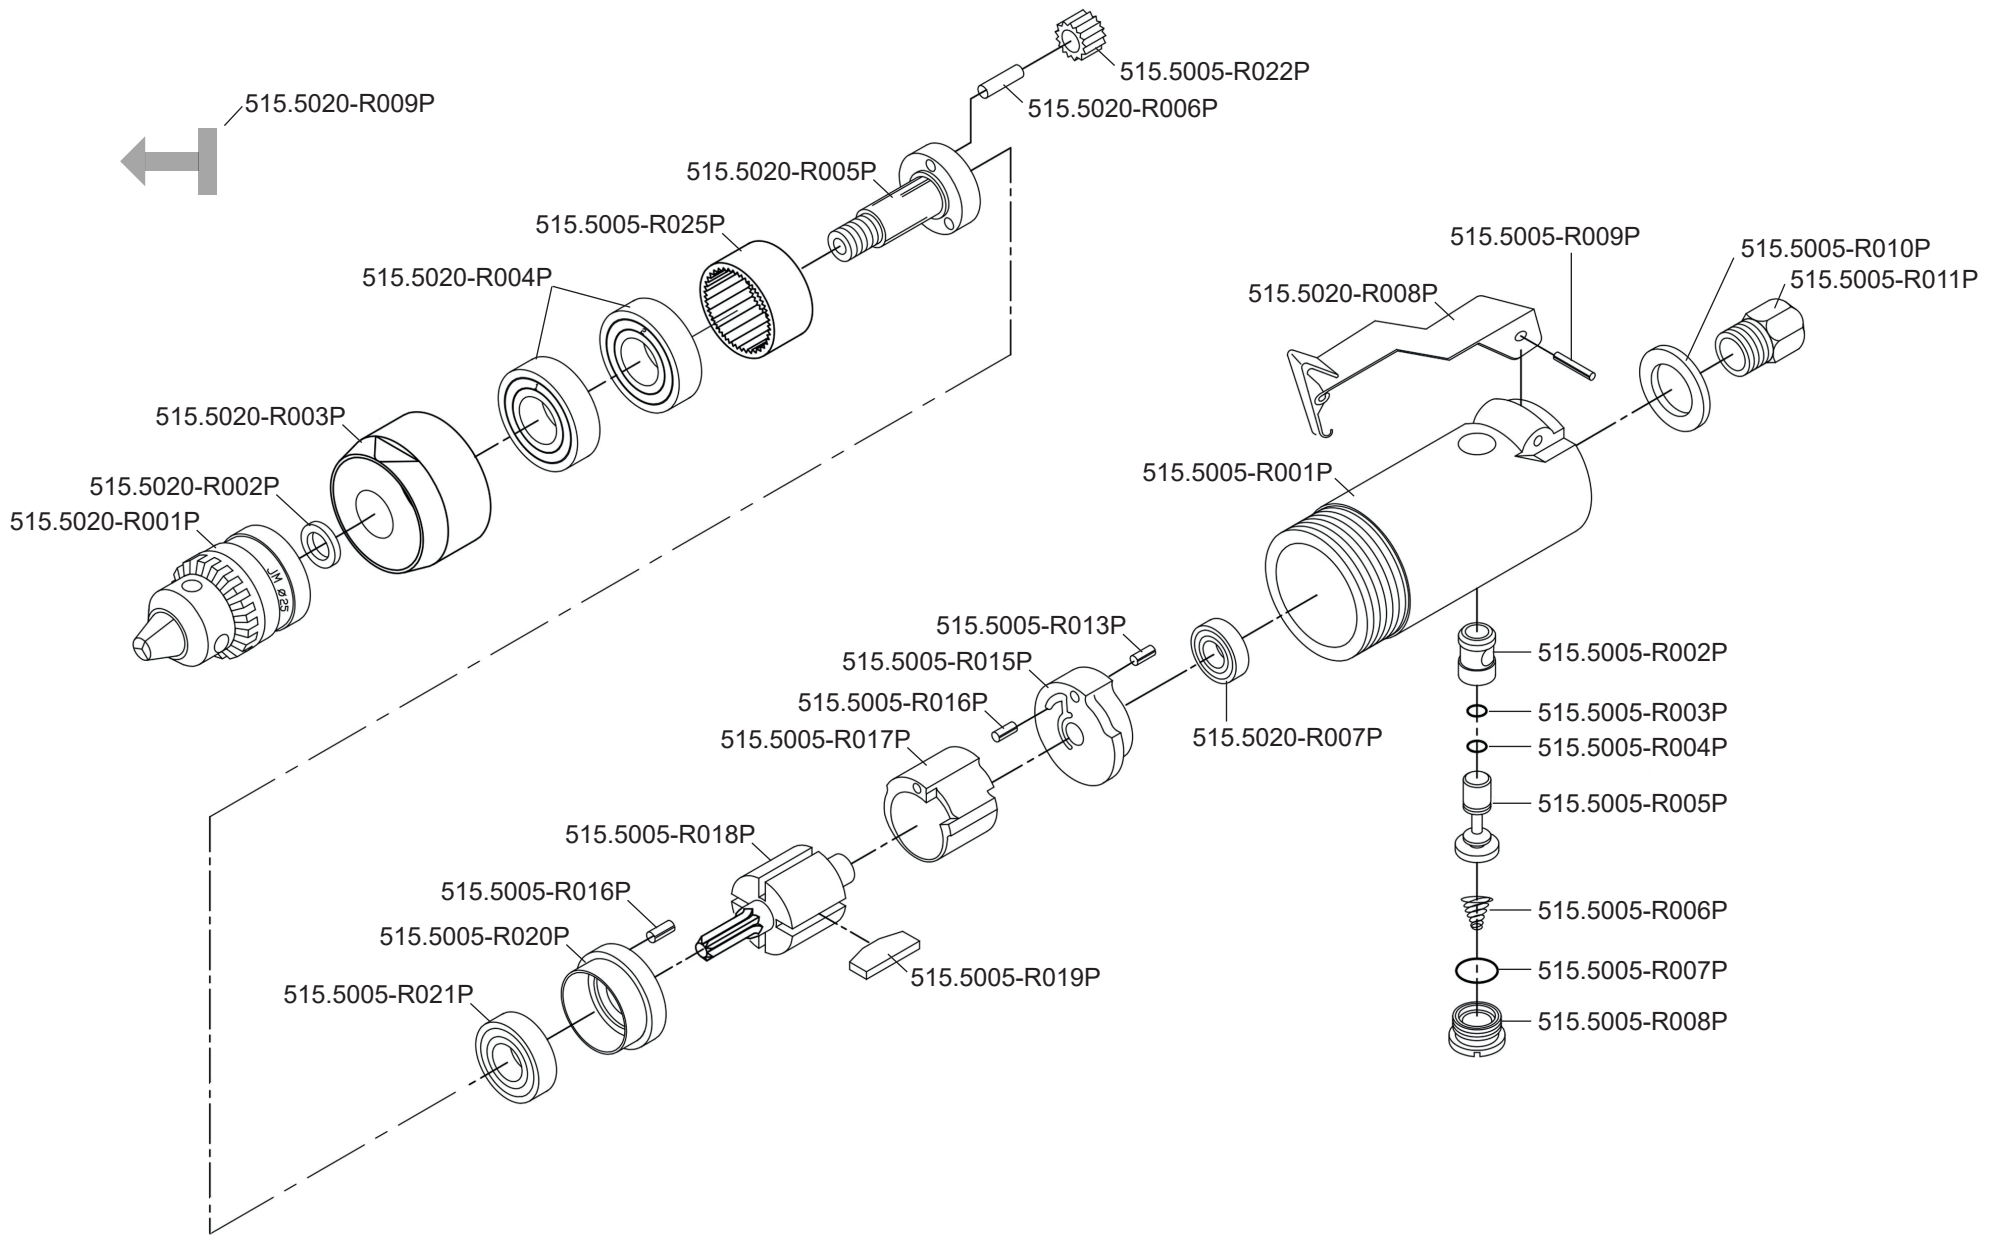

Art. 515.5020

Art. 515.5020

Art.-Nr.	Description	Beschreibung	Menge Qty.
515.5005-R001P	Motor Housing	Motorgehäuse	1
515.5005-R002P	Valve Bushing	Ventilbuchse	1
515.5005-R003P	O-Ring	O-Ring	1
515.5005-R004P	O-Ring	O-Ring	1
515.5005-R005P	Throttle Valve	Drosselklappe	1
515.5005-R006P	Valve Spring	Ventilfeder	1
515.5005-R007P	O-Ring	O-Ring	1
515.5005-R008P	Valve Screw	Ventilschraube	1
515.5005-R009P	Spring Pin	Splint für Gashebel	1
515.5005-R010P	Exhaust Sleeve	Abgashülse	1
515.5005-R011P	Inlet Bushing	Einlassbuchse	1
515.5005-R013P	Spring Pin	Splint	1
515.5005-R015P	Rear End Plate	Hintere Abdeckung	1
515.5005-R016P	Spring Pin	Spannstift	2
515.5005-R017P	Cylinder	Zylinder	1

Art.-Nr.	Description	Beschreibung	Menge Qty.
515.5005-R018P	Rotor	Rotor	1
515.5005-R019P	Rotor Blade	Rotorblatt	4
515.5005-R020P	Front End Plate	Vordere Abdeckung	1
515.5005-R021P	Ball Bearing	Kugellager	1
515.5005-R022P	Planet Gear	Zahnrad für Planetengetriebe	3
515.5005-R025P	Internal Gear	Getriebering Innenverzahnt	1
515.5020-R001P	Chuck	Bohrfutter 1/4"	1
515.5020-R002P	Chuck Washer	Spindelscheibe	1
515.5020-R003P	Clamp Nut	Spannmutter	1
515.5020-R004P	Bearing	Kugellager	2
515.5020-R005P	Gear Cage	Getriebekorb	1
515.5020-R006P	Planet Pin	Bolzen	3
515.5020-R007P	Bearing	Kugellager	1
515.5020-R008P	Throttle Lever	Gashebel	1
515.5020-R009P	Chuck Key	Bohrfutterschlüssel	1