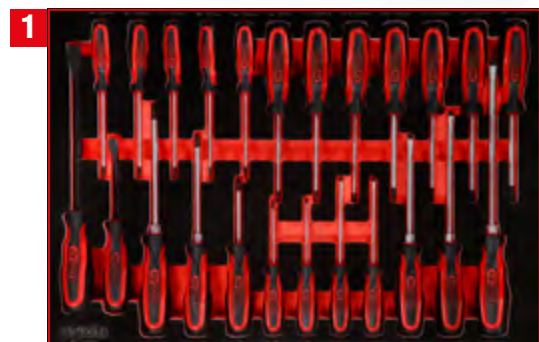

P10 workshop tool trolley set with 370 tools for 6 drawers

810.6370

M

BUNDLE PRICE!

6 x M / 370 pcs

2.099,-^{EUR}

810.6370

IPCS
24

Screwdriver set in foam insert

811.0024

For a detailed list of tools, see page 186