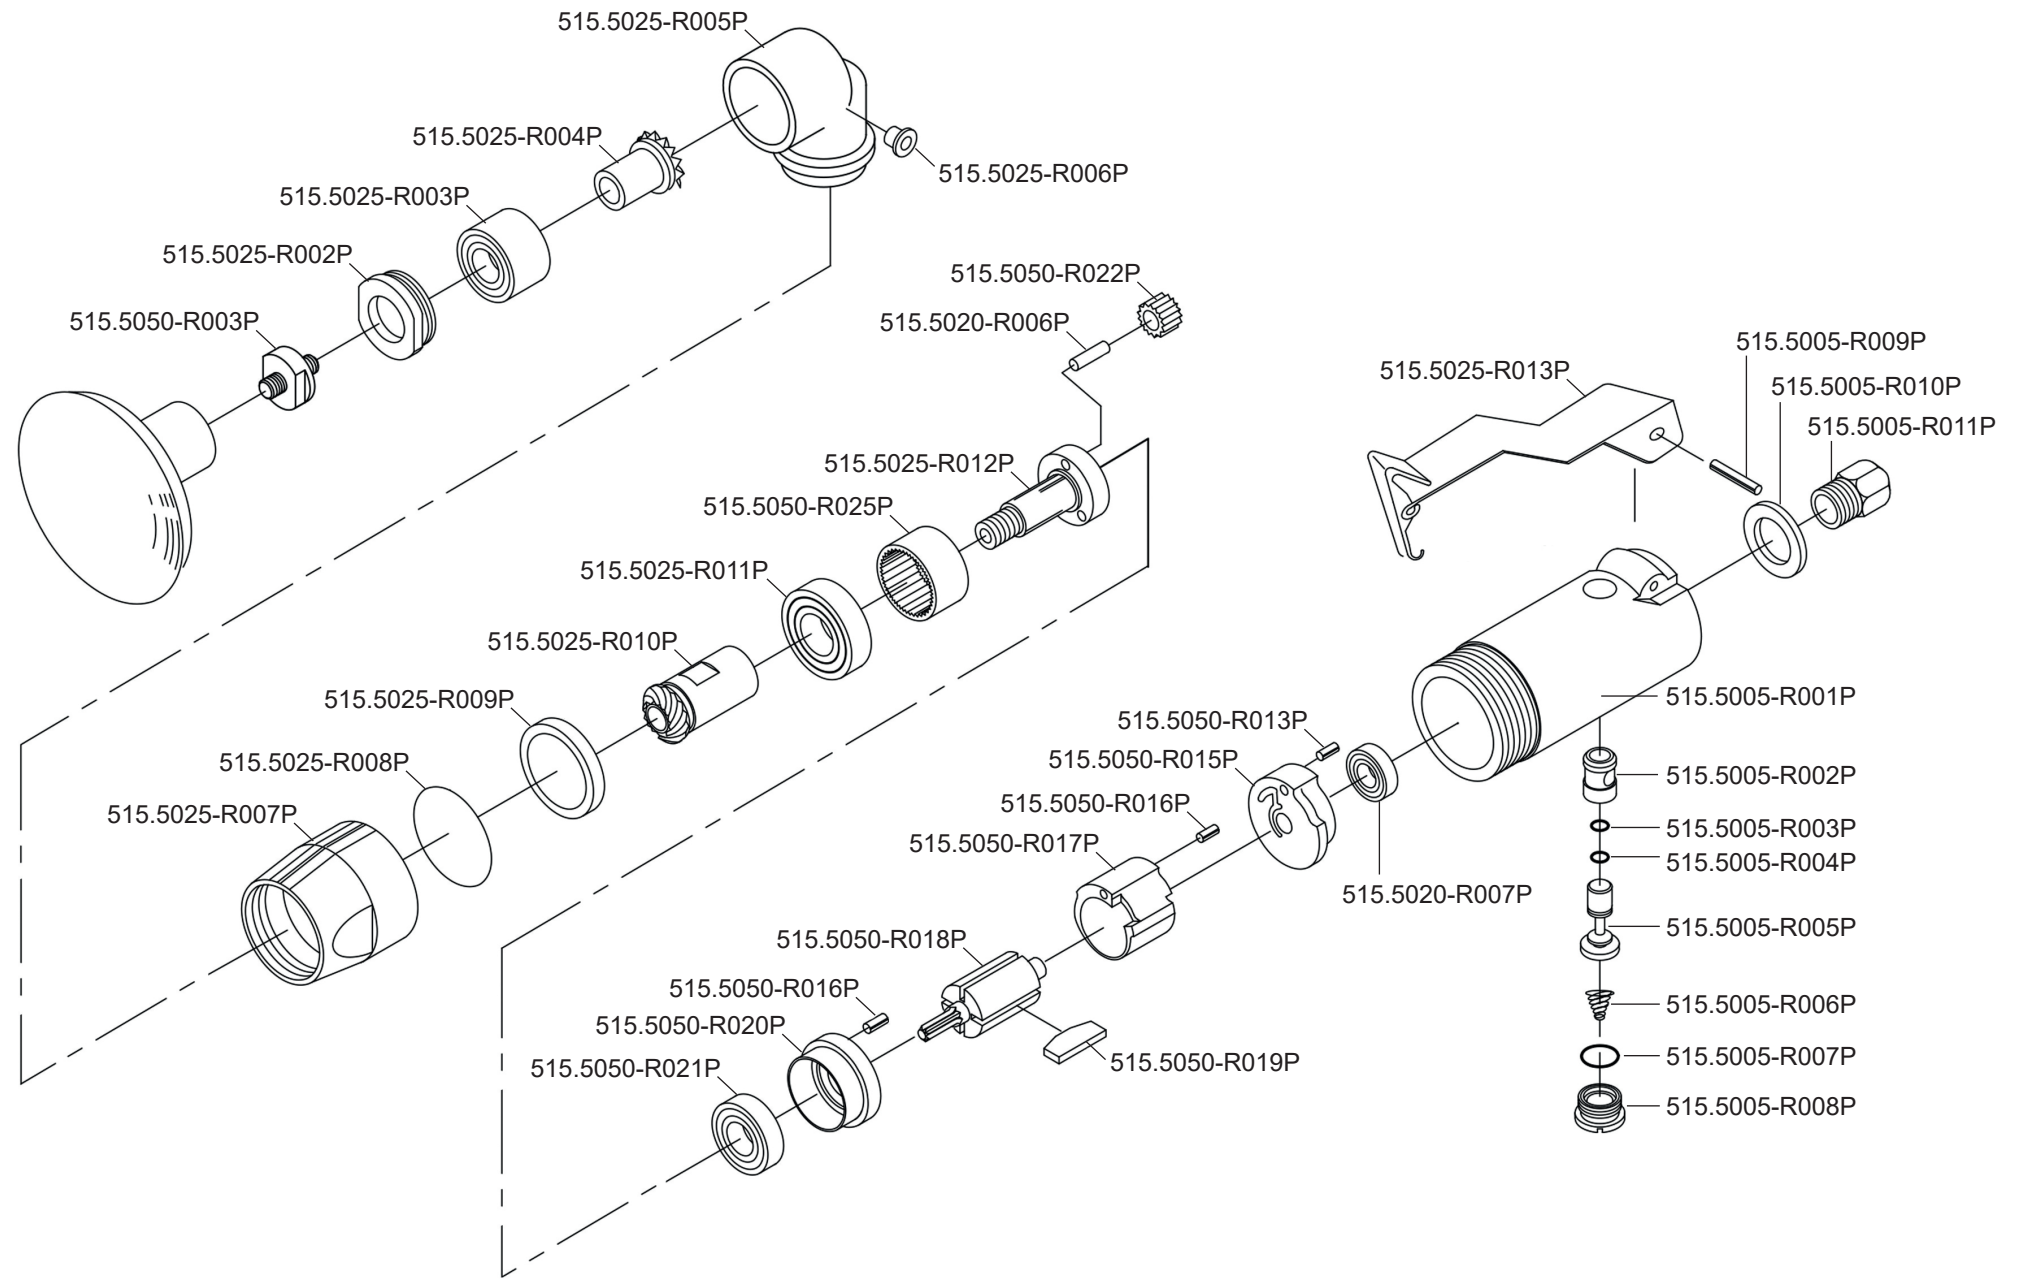

Art. 515.5125

**Art. 515.5125**

Art.-Nr.	Description	Beschreibung	Menge Qty.
515.5005-R001P	Motor Housing	Motorgehäuse	1
515.5005-R002P	Valve Bushing	Ventilbuchse	1
515.5005-R003P	O-Ring	O-Ring	1
515.5005-R004P	O-Ring	O-Ring	1
515.5005-R005P	Throttle Valve	Drosselklappe	1
515.5005-R006P	Valve Spring	Ventilfeder	1
515.5005-R007P	O-Ring	O-Ring	1
515.5005-R008P	Valve Screw	Ventilschraube	1
515.5005-R009P	Spring Pin	Splint für Gashebel	1
515.5005-R010P	Exhaust Sleeve	Abgashülse	1
515.5005-R011P	Inlet Bushing	Einlassbuchse	1
515.5005-R013P	Spring Pin	Splint	1
515.5005-R015P	Rear End Plate	Hintere Abdeckung	1
515.5005-R016P	Spring Pin	Spannstift	2
515.5005-R017P	Cylinder	Zylinder	1
515.5005-R018P	Rotor	Rotor	1
515.5005-R019P	Rotor Blade	Rotorblatt	4
515.5005-R020P	Front End Plate	Vordere Abdeckung	1
515.5005-R021P	Ball Bearing	Kugellager	1

Art.-Nr.	Description	Beschreibung	Menge Qty.
515.5005-R022P	Planet Gear	Zahnrad für Planetengetriebe	3
515.5005-R025P	Internal Gear	Getriebering Innenverzahnt	1
515.5020-R006P	Planet Pin	Bolzen	3
515.5020-R007P	Bearing	Kugellager	1
515.5025-R002P	Lock Nut	Spannmutter	1
515.5025-R003P	Bearing	Kugellager	1
515.5025-R004P	Pinion Gear	Zahnrad	1
515.5025-R005P	Angle Head Housing	Winkelkopfgehäuse	1
515.5025-R006P	Oil Plug	Ölschraube	1
515.5025-R007P	Motor Clamp	Spannmutter	1
515.5025-R008P	O-Ring	O-Ring	1
515.5025-R009P	Pinion Gear Washer	Zahnscheibe	1
515.5025-R010P	Spindle Gear	Getriebespindel	1
515.5025-R011P	Bearing	Kugellager	1
515.5025-R012P	Planet Spindel	Planetengetriebe	1
515.5025-R013P	Throttle Lever	Gashebel	1
515.5050-R003P	Spindle Nut	Spindelmutter	1
515.5050-R004P	14mm Spanner Wrench	14mm Spannschlüssel	1