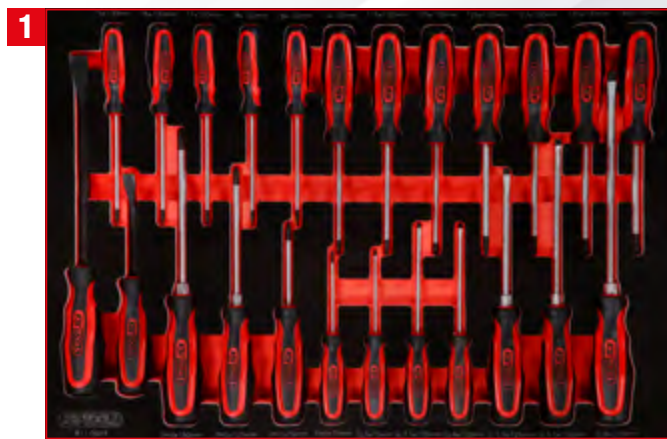

P15 workshop tool trolley set with 241 tools for 4 drawers

815.4241

IPCS
241

M

BUNDLE PRICE!

**4 x M
180 pcs**

1.549,--^{EUR}
815.4281

Screwdriver set in foam insert

811.0024

For a detailed list of tools, see page 186

IPCS
24

1/4" + 3/8" + 1/2" socket spanner set in foam insert

811.0159

For a detailed list of tools, see page 172

IPCS
159

Screw spanner set in foam insert