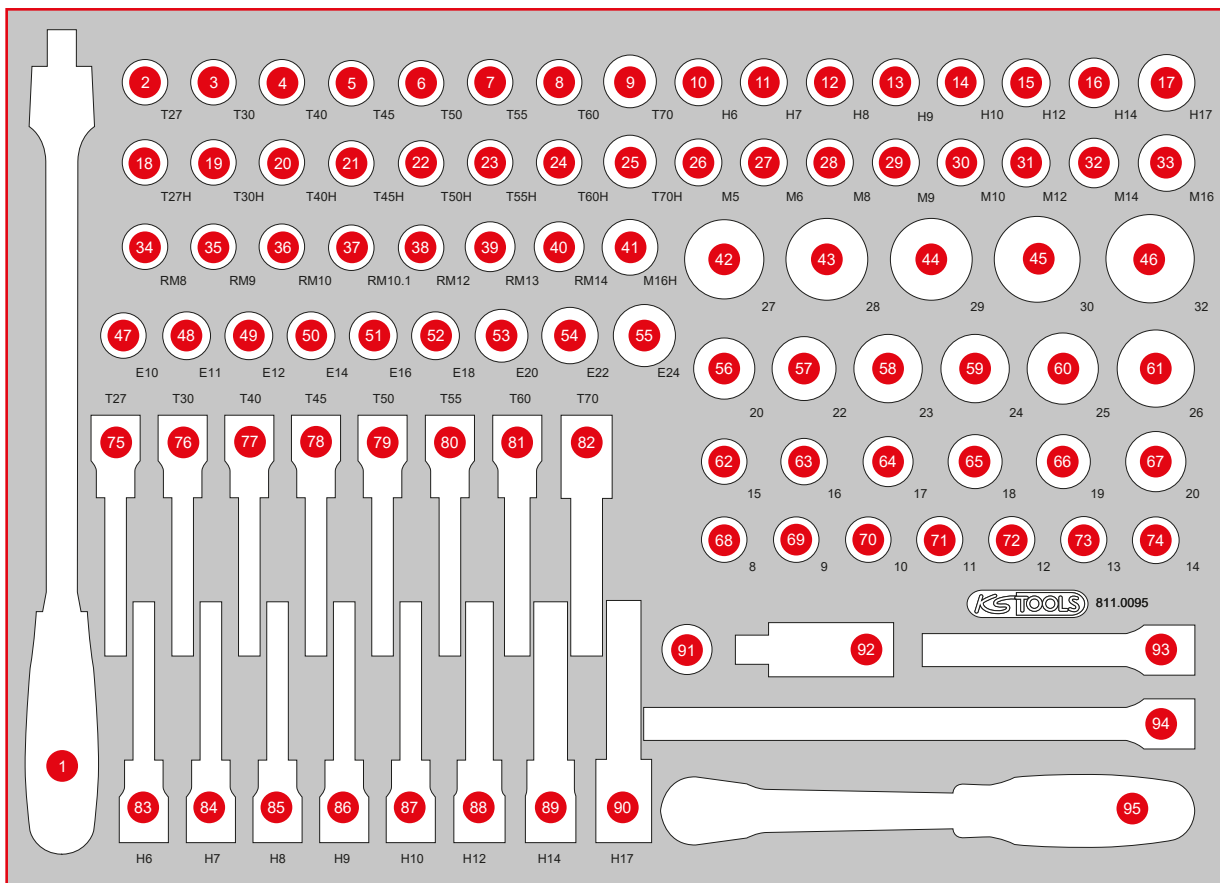

811.0095

M 1/2" Socket spanner set

309, ^{EUR}—

95

568 x 398

Pos.	Code	Description	pcs	Pos.	Code	Description	pcs	Pos.	Code	Description	pcs
1	917.1455	1/2" Flexi head drive handle	1	18	911.1373	1/2" Bit socket Torx tamperproof, TB27	1	35	911.4515	Bit socket for RIBE screws, M9, length 55 mm	1
2	911.1363	1/2" Bit socket Torx, T27	1	19	911.1374	1/2" Bit socket Torx tamperproof, TB30	1	36	911.4516	Bit socket for RIBE screws, M10, length 55 mm	1
3	911.1364	1/2" Bit socket Torx, T30	1	20	911.1375	1/2" Bit socket Torx tamperproof, TB40	1	37	911.4551	Bit socket for RIBE screws, M10.1, length 55 mm	1
4	911.1365	1/2" Bit socket Torx, T40	1	21	911.1376	1/2" Bit socket Torx tamperproof, TB45	1	38	911.4517	Bit socket for RIBE screws, M12, length 55 mm	1
5	911.1366	1/2" Bit socket Torx, T45	1	22	911.1377	1/2" Bit socket Torx tamperproof, TB50	1	39	911.4518	Bit socket for RIBE screws, M13, length 55 mm	1
6	911.1367	1/2" Bit socket Torx, T50	1	23	911.1378	1/2" Bit socket Torx tamperproof, TB55	1	40	911.4519	Bit socket for RIBE screws, M14, length 55 mm	1
7	911.1368	1/2" Bit socket Torx, T55	1	24	911.1379	1/2" Bit socket Torx tamperproof, TB60	1	41	911.1348	1/2" Bit socket spline (XZN) tamperproof, M16, 55 mm	1
8	911.1369	1/2" Bit socket Torx, T60	1	25	911.1380	1/2" Bit socket Torx tamperproof, TB70	1	42	917.1227	1/2" Hexagonal socket, 27 mm	1
9	911.1370	1/2" Bit socket Torx, T70	1	26	911.1340	1/2" Bit socket spline (XZN), M5, 55 mm	1	43	917.1344	1/2" Hexagonal socket, 28 mm	1
10	911.1306	1/2" Bit socket hexagon, short, 6 mm	1	27	911.1341	1/2" Bit socket spline (XZN), M6, 55 mm	1	44	917.1345	1/2" Hexagonal socket, 29 mm	1
11	911.1307	1/2" Bit socket hexagon, short, 7 mm	1	28	911.1342	1/2" Bit socket spline (XZN), M8, 55 mm	1	45	917.1230	1/2" Hexagonal socket, 30 mm	1
12	911.1308	1/2" Bit socket hexagon, short, 8 mm	1	29	911.1313	1/2" Bit socket spline (XZN), M9, 55 mm	1	46	917.1232	1/2" Hexagonal socket, 32 mm	1
13	911.1309	1/2" Bit socket hexagon, short, 9 mm	1	30	911.1343	1/2" Bit socket spline (XZN), M10, 55 mm	1	47	911.4333	1/2" Torx E Socket, E10	1
14	911.1310	1/2" Bit socket hexagon, short, 10 mm	1	31	911.1344	1/2" Bit socket spline (XZN), M12, 55 mm	1	48	911.4334	1/2" Torx E Socket, E11	1
15	911.1312	1/2" Bit socket hexagon, short, 12 mm	1	32	911.1345	1/2" Bit socket spline (XZN), M14, 55 mm	1	49	911.4335	1/2" Torx E Socket, E12	1
16	911.1314	1/2" Bit socket hexagon, short, 14 mm	1	33	911.1346	1/2" Bit socket spline (XZN), M16, 55 mm	1	50	911.4336	1/2" Torx E Socket, E14	1
17	911.1317	1/2" Bit socket hexagon, short, 17 mm	1	34	911.4514	Bit socket for RIBE screws, M8, length 55 mm	1				