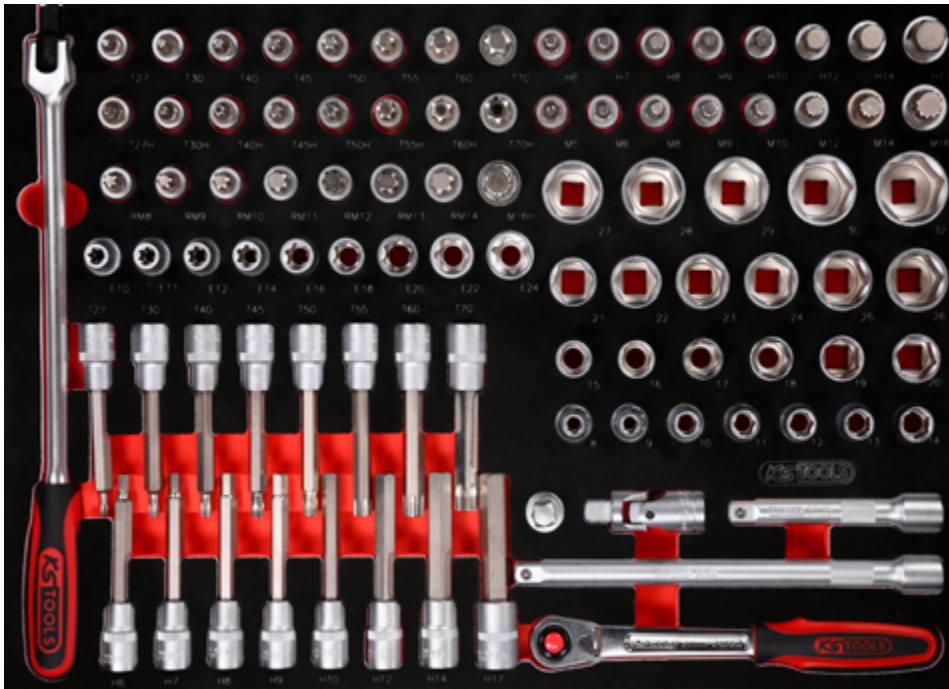

811.0095

M 1/2" Socket spanner set

309, ^{EUR}—

95

568 x 398

Pos.	Code	Description	pcs	Pos.	Code	Description	pcs	Pos.	Code	Description	pcs
1	917.1455	1/2" Flexi head drive handle	1	18	911.1373	1/2" Bit socket Torx tamperproof, TB27	1	35	911.4515	Bit socket for RIBE screws, M9, length 55 mm	1
2	911.1363	1/2" Bit socket Torx, T27	1	19	911.1374	1/2" Bit socket Torx tamperproof, TB30	1	36	911.4516	Bit socket for RIBE screws, M10, length 55 mm	1
3	911.1364	1/2" Bit socket Torx, T30	1	20	911.1375	1/2" Bit socket Torx tamperproof, TB40	1	37	911.4551	Bit socket for RIBE screws, M10.1, length 55 mm	1
4	911.1365	1/2" Bit socket Torx, T40	1	21	911.1376	1/2" Bit socket Torx tamperproof, TB45	1	38	911.4517	Bit socket for RIBE screws, M12, length 55 mm	1
5	911.1366	1/2" Bit socket Torx, T45	1	22	911.1377	1/2" Bit socket Torx tamperproof, TB50	1	39	911.4518	Bit socket for RIBE screws, M13, length 55 mm	1
6	911.1367	1/2" Bit socket Torx, T50	1	23	911.1378	1/2" Bit socket Torx tamperproof, TB55	1	40	911.4519	Bit socket for RIBE screws, M14, length 55 mm	1
7	911.1368	1/2" Bit socket Torx, T55	1	24	911.1379	1/2" Bit socket Torx tamperproof, TB60	1	41	911.1348	1/2" Bit socket spline (XZN) tamperproof, M16, 55 mm	1
8	911.1369	1/2" Bit socket Torx, T60	1	25	911.1380	1/2" Bit socket Torx tamperproof, TB70	1	42	917.1227	1/2" Hexagonal socket, 27 mm	1
9	911.1370	1/2" Bit socket Torx, T70	1	26	911.1340	1/2" Bit socket spline (XZN), M5, 55 mm	1	43	917.1344	1/2" Hexagonal socket, 28 mm	1
10	911.1306	1/2" Bit socket hexagon, short, 6 mm	1	27	911.1341	1/2" Bit socket spline (XZN), M6, 55 mm	1	44	917.1345	1/2" Hexagonal socket, 29 mm	1
11	911.1307	1/2" Bit socket hexagon, short, 7 mm	1	28	911.1342	1/2" Bit socket spline (XZN), M8, 55 mm	1	45	917.1230	1/2" Hexagonal socket, 30 mm	1
12	911.1308	1/2" Bit socket hexagon, short, 8 mm	1	29	911.1313	1/2" Bit socket spline (XZN), M9, 55 mm	1	46	917.1232	1/2" Hexagonal socket, 32 mm	1
13	911.1309	1/2" Bit socket hexagon, short, 9 mm	1	30	911.1343	1/2" Bit socket spline (XZN), M10, 55 mm	1	47	911.4333	1/2" Torx E Socket, E10	1
14	911.1310	1/2" Bit socket hexagon, short, 10 mm	1	31	911.1344	1/2" Bit socket spline (XZN), M12, 55 mm	1	48	911.4334	1/2" Torx E Socket, E11	1
15	911.1312	1/2" Bit socket hexagon, short, 12 mm	1	32	911.1345	1/2" Bit socket spline (XZN), M14, 55 mm	1	49	911.4335	1/2" Torx E Socket, E12	1
16	911.1314	1/2" Bit socket hexagon, short, 14 mm	1	33	911.1346	1/2" Bit socket spline (XZN), M16, 55 mm	1	50	911.4336	1/2" Torx E Socket, E14	1
17	911.1317	1/2" Bit socket hexagon, short, 17 mm	1	34	911.4514	Bit socket for RIBE screws, M8, length 55 mm	1				