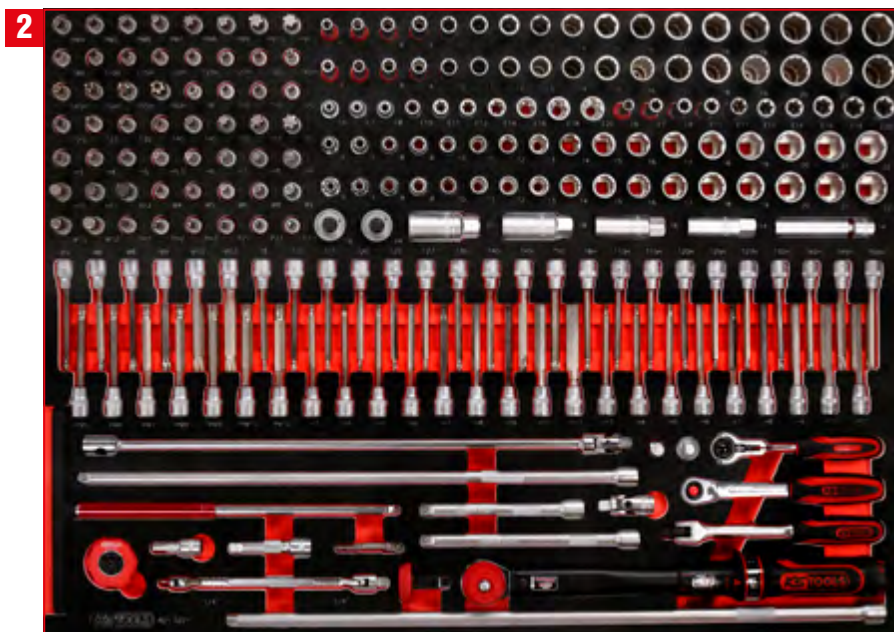

PCS
221

3/8" socket spanner set in foam insert

821.0221

For a detailed list of tools, see page 278