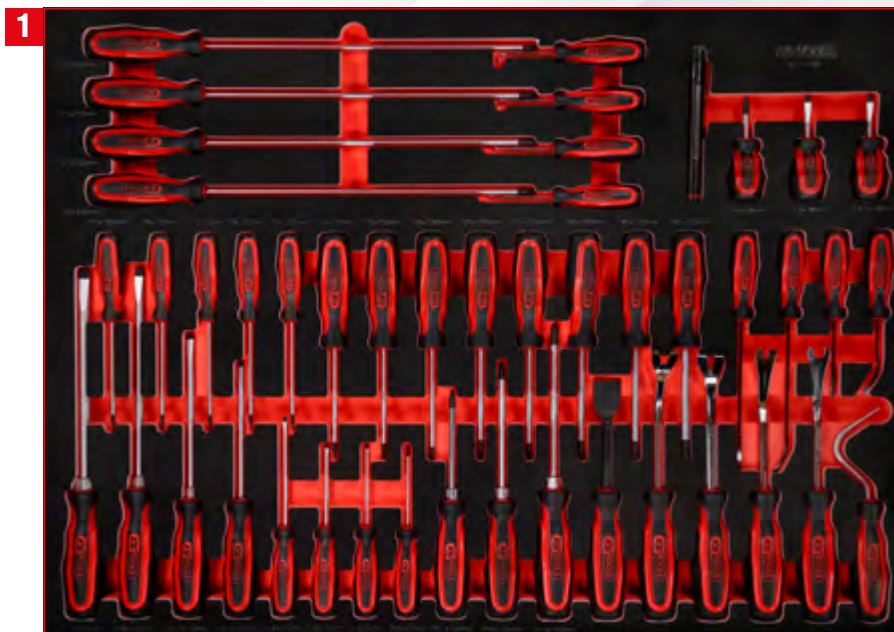

PCS
46

Screwdriver set in foam insert

821.0046

For a detailed list of tools, see page 282