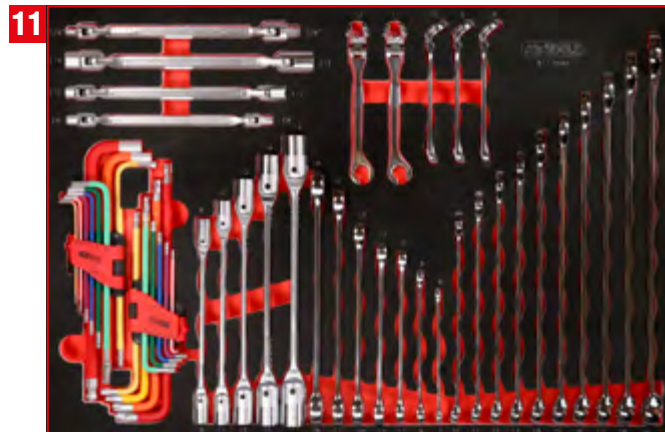

Hammer and chisel set in
foam insert

811.0020

For a detailed list of tools, see page 221

20

9

1/4" socket spanner set in
foam insert

811.0169

For a detailed list of tools, see page 136

169

10 1/2" screwdriver bit set in foam insert

811.1064

For a detailed list of tools, see page 164

11 Screw spanner set in foam insert

811.0049

For a detailed list of tools, see page 208

12 T-handle angle spanner set in foam insert