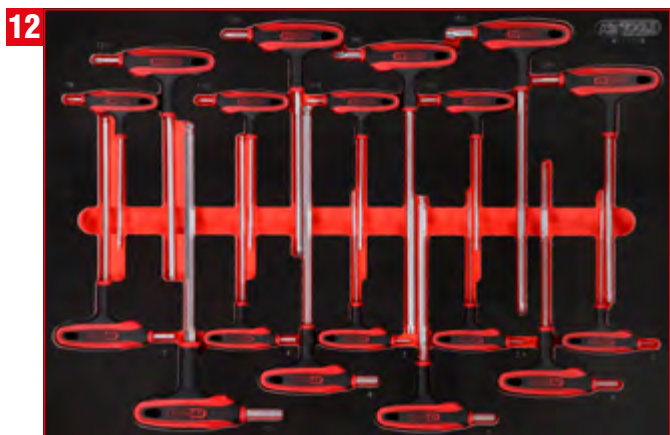

169

10 1/2" screwdriver bit set in foam insert

811.1064

For a detailed list of tools, see page 164

11 Screw spanner set in foam insert

811.0049

For a detailed list of tools, see page 208

12 T-handle angle spanner set in foam insert