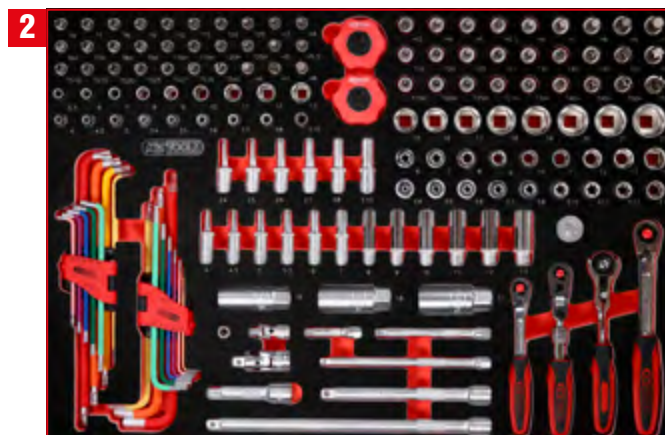

P15 workshop tool trolley set with 399 tools for 7 drawers

815.7399

IPCS
399

M

BUNDLE PRICE!

**7 x M
399 pcs**

2.199,-^{EUR}

815.7399

Screwdriver set in foam insert

811.0024

For a detailed list of tools, see page 186

IPCS
24

1/4" + 3/8" socket spanner set in foam insert

811.0156

For a detailed list of tools, see page 144

IPCS
156

3
1/2" socket spanner set in foam insert

IPCS
95

811.0095

For a detailed list of tools, see page 158

4
Screw spanner set in foam insert

IPCS
40

811.1040

For a detailed list of tools, see page 203

5
Screw spanner set in foam insert

IPCS
51

811.0051

For a detailed list of tools, see page 212

6
Spanner set in foam insert

IPCS
12

811.0012

For a detailed list of tools, see page 219