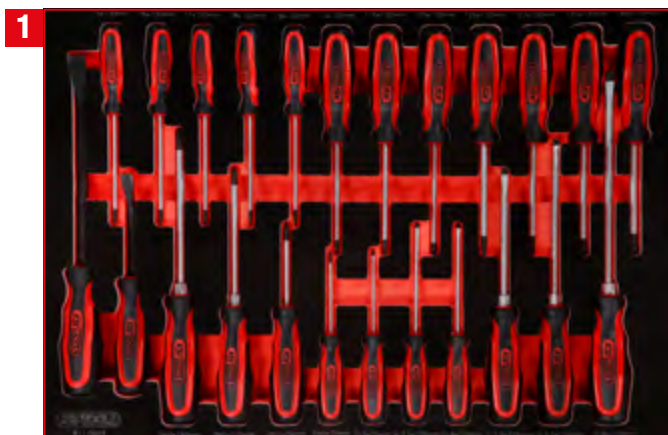

P15 workshop tool trolley set with 399 tools for 7 drawers

815.7399

IPCS
399

M

BUNDLE PRICE!

**7 x M
399 pcs**

2.199,-^{EUR}

815.7399

Screwdriver set in foam insert

811.0024

For a detailed list of tools, see page 186

IPCS
24

1/4" + 3/8" socket spanner set in foam insert

811.0156

For a detailed list of tools, see page 144

IPCS
156

3
1/2" socket spanner set in foam insert

IPCS
95

811.0095

For a detailed list of tools, see page 158

4
Screw spanner set in foam insert

IPCS
40

811.1040

For a detailed list of tools, see page 203