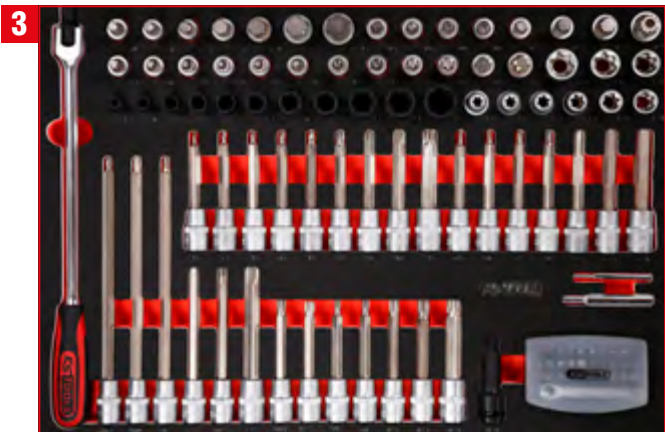

Screw spanner set in foam insert

811.0041

For a detailed list of tools, see page 190

IPCS
41

1/4" + 3/8" + 1/2" socket spanner set in foam insert

811.0111

For a detailed list of tools, see page 168

IPCS
111

3
1/2" screwdriver bit set
in foam insert

811.1111

For a detailed list of tools, see page 166

4
Screw spanner set in foam
insert

811.1041

For a detailed list of tools, see page 204

5
Pliers and file set in
foam insert