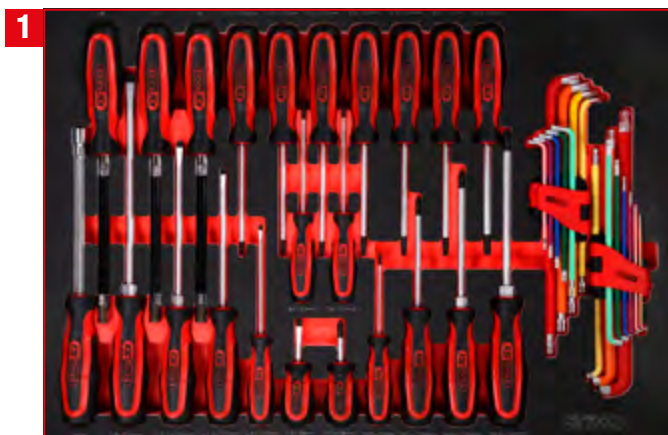

P10 workshop tool trolley set with 397 tools for 7 drawers

810.7397

IPCS
397

M

BUNDLE PRICE!

**7 x M
397 pcs**

2.349,-^{EUR}

810.7397

Screw spanner set in foam insert

811.0041

For a detailed list of tools, see page 190

IPCS
41

1/4" + 3/8" + 1/2" socket spanner set in foam insert

811.0111

For a detailed list of tools, see page 168

IPCS
111

3
1/2" screwdriver bit set
in foam insert

811.1111

For a detailed list of tools, see page 166

4
Screw spanner set in foam
insert

811.1041

For a detailed list of tools, see page 204

5
Pliers and file set in
foam insert