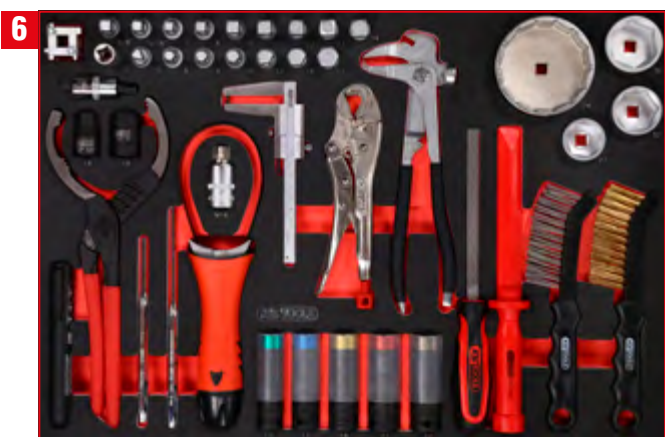

3
1/2" screwdriver bit set
in foam insert

811.1111

For a detailed list of tools, see page 166

4
Screw spanner set in foam
insert

811.1041

For a detailed list of tools, see page 204

5
Pliers and file set in
foam insert

811.0019

For a detailed list of tools, see page 226

6
Oil and tyre servicing set
in foam insert

811.0043

For a detailed list of tools, see page 232

7
Hammer and chisel set
in foam insert

811.0022

For a detailed list of tools, see page 224