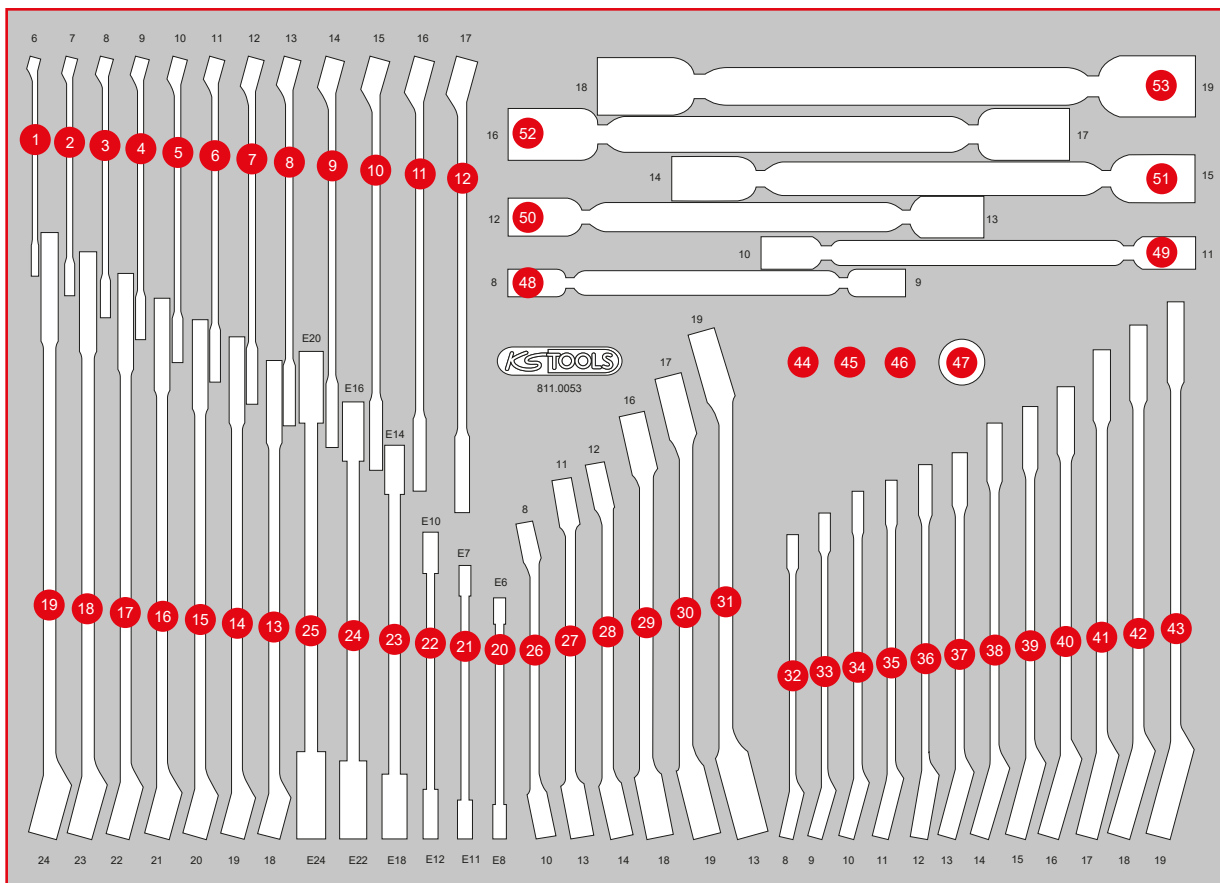

811.0053

**M** Screw spanner set

**409, —** <sup>EUR</sup>

IPCS  
53

568 x 398

Pos.	Code	Description	pcs
1	517.0606	Combination spanners, offset, 6 mm	1
2	517.0607	Combination spanners, offset, 7 mm	1
3	517.0608	Combination spanners, offset, 8 mm	1
4	517.0609	Combination spanners, offset, 9 mm	1
5	517.0610	Combination spanners, offset, 10 mm	1
6	517.0611	Combination spanners, offset, 11 mm	1
7	517.0612	Combination spanners, offset, 12 mm	1
8	517.0613	Combination spanners, offset, 13 mm	1
9	517.0614	Combination spanners, offset, 14 mm	1
10	517.0615	Combination spanners, offset, 15 mm	1
11	517.0616	Combination spanners, offset, 16 mm	1

Pos.	Code	Description	pcs
12	517.0617	Combination spanners, offset, 17 mm	1
13	517.0618	Combination spanners, offset, 18 mm	1
14	517.0619	Combination spanners, offset, 19 mm	1
15	517.0620	Combination spanners, offset, 20 mm	1
16	517.0621	Combination spanners, offset, 21 mm	1
17	517.0622	Combination spanners, offset, 22 mm	1
18	517.0623	Combination spanners, offset, 23 mm	1
19	517.0624	Combination spanners, offset, 24 mm	1
20	911.0371	Double ring spanner for Torx E profile, E6 x E8	1
21	911.0372	Double ring spanner for Torx E profile, E7 x E11	1

Pos.	Code	Description	pcs
22	911.0373	Double ring spanner for Torx E profile, E10 x E12	1
23	911.0374	Double ring spanner for Torx E profile, E14 x E18	1
24	911.0375	Double ring spanner for Torx E profile, E16 x E22	1
25	911.0376	Double ring spanner for Torx E profile, E20 x E24	1
26	517.0252	Open double ring spanner, offset, 8 x 10 mm	1
27	517.9244	Open double ring spanner, offset, 11 x 13 mm	1
28	517.0258	Open double ring spanner, offset, 12 x 14 mm	1
29	517.0263	Open double ring spanner, offset, 16 x 18 mm	1
30	517.0264	Open double ring spanner, offset, 17 x 19 mm	1

P 10  
P 15  
P 20  
P 25  
P 30  
P 35  
P 40  
P 45  
Individual parts S XL L M  
Accessories