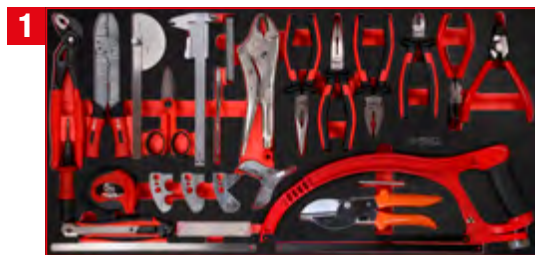

P25 workshop tool trolley set with 285 tools for 4 drawers

825.4285

IPCS
285

L

BUNDLE PRICE!

**4 x L
285 pcs**

1.949,^{EUR}_—
825.4285

IPCS
30

1 Pliers and measuring tool set in foam insert

813.0030

For a detailed list of tools, see page 274

IPCS
156

2 1/4" + 3/8" + 1/2" socket spanner set in foam insert

813.0156

For a detailed list of tools, see page 252

IPCS
57

3 Screw spanner set in foam insert

813.0057

For a detailed list of tools, see page 268

IPCS
33

4 Screwdriver set in foam insert

813.0033

For a detailed list of tools, see page 254