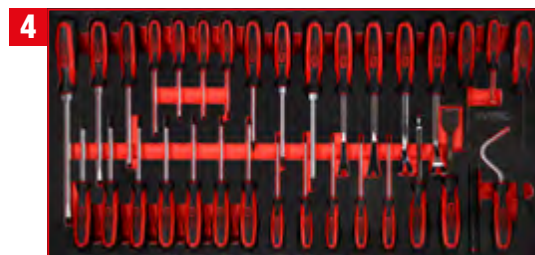

1 Pliers and measuring tool set in foam insert

813.0030

For a detailed list of tools, see page 274

IPCS
156

2 1/4" + 3/8" + 1/2" socket spanner set in foam insert

813.0156

For a detailed list of tools, see page 252

IPCS
57

3 Screw spanner set in foam insert

813.0057

For a detailed list of tools, see page 268

IPCS
33

4 Screwdriver set in foam insert

813.0033

For a detailed list of tools, see page 254