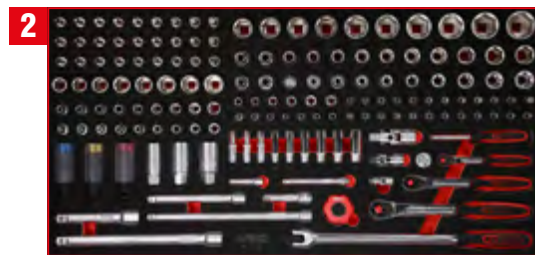

P25 workshop tool trolley set with 285 tools for 4 drawers

825.4285

IPCS
285

L

BUNDLE PRICE!

**4 x L
285 pcs**

1.949,^{EUR}_—
825.4285

IPCS
30

1 Pliers and measuring tool set in foam insert

813.0030

For a detailed list of tools, see page 274

IPCS
156

2 1/4" + 3/8" + 1/2" socket spanner set in foam insert

813.0156

For a detailed list of tools, see page 252