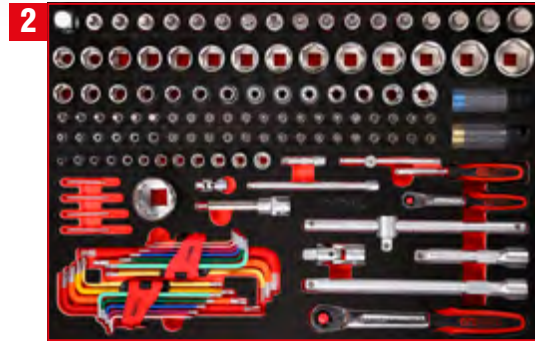

# P15 workshop tool trolley set with 284 tools for 6 drawers

815.6284

**M**

**BUNDLE PRICE!**

**6 x M / 284 pcs**

**2.499,<sup>EUR</sup>—**

815.6284

**IPCS**  
**27**

Screwdriver set in foam insert

811.0027

For a detailed list of tools, see page 187

**IPCS**  
**137**

1/4" + 1/2" socket spanner set in foam insert

811.1137

For a detailed list of tools, see page 146

**IPCS**  
**46**

Screw spanner set in foam insert

811.0046

For a detailed list of tools, see page 206

**IPCS**  
**24**

Screw spanner set in foam insert

811.1024

For a detailed list of tools, see page 201

**IPCS**  
**19**