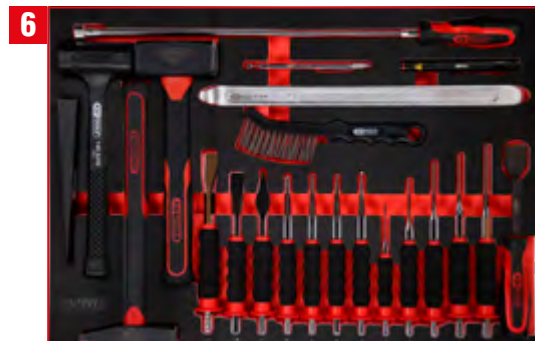

IPCS
22

Hammer and chisel set in foam insert

811.0022

For a detailed list of tools, see page 224