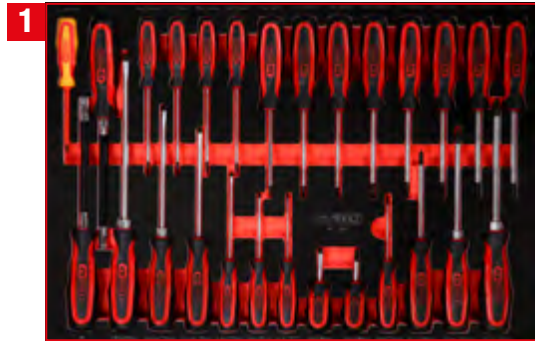

# P15 workshop tool trolley set with 284 tools for 6 drawers

815.6284

**M**

**BUNDLE PRICE!**

**6 x M / 284 pcs**

**2.499,<sup>EUR</sup>—**

815.6284

**IPCS**  
**27**

Screwdriver set in foam insert

811.0027

For a detailed list of tools, see page 187

**IPCS**  
**137**

1/4" + 1/2" socket spanner set in foam insert

811.1137

For a detailed list of tools, see page 146

**IPCS**  
**46**

Screw spanner set in foam insert

811.0046

For a detailed list of tools, see page 206

**IPCS**  
**24**

Screw spanner set in foam insert

811.1024

For a detailed list of tools, see page 201

**IPCS**  
**19**