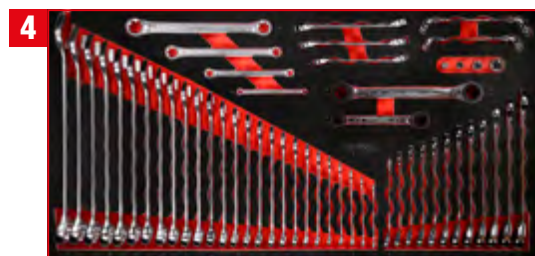

For a detailed list of tools, see page 255

1/4" + 3/8" socket spanner set in foam insert

813.0183

For a detailed list of tools, see page 238

1/2" socket spanner set in foam insert

813.0117

For a detailed list of tools, see page 248

Screw spanner set in foam insert

813.0053

For a detailed list of tools, see page 260

T-handle angle wrench and screwdriver set in foam insert

813.0024

For a detailed list of tools, see page 270

Hammer, chisel and measuring tool set in foam insert