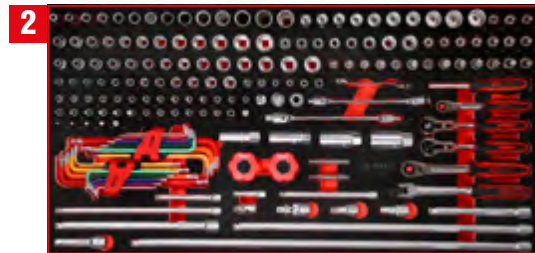

# P25 workshop tool trolley set with 446 tools for 6 drawers

825.6446

**BUNDLE PRICE!**

**6 x L / 446 pcs**

**2.649,-<sup>EUR</sup>**

825.6446

Screwdriver set in foam insert

813.1033

For a detailed list of tools, see page 255

1/4" + 3/8" socket spanner set in foam insert

813.0183

For a detailed list of tools, see page 238

1/2" socket spanner set in foam insert

813.0117

For a detailed list of tools, see page 248

Screw spanner set in foam insert

813.0053

For a detailed list of tools, see page 260

T-handle angle wrench and screwdriver set in foam insert

813.0024

For a detailed list of tools, see page 270

Hammer, chisel and measuring tool set in foam insert