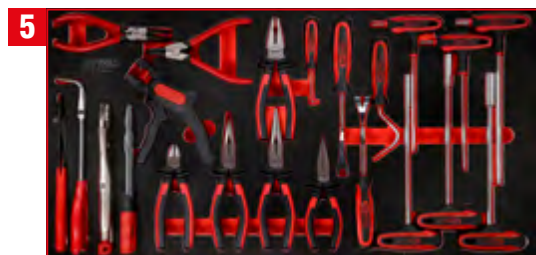

For a detailed list of tools, see page 255

1/4" + 3/8" socket spanner set in foam insert

813.0183

For a detailed list of tools, see page 238

1/2" socket spanner set in foam insert

813.0117

For a detailed list of tools, see page 248

Screw spanner set in foam insert

813.0053

For a detailed list of tools, see page 260

T-handle angle wrench and screwdriver set in foam insert

813.0024

For a detailed list of tools, see page 270

Hammer, chisel and measuring tool set in foam insert