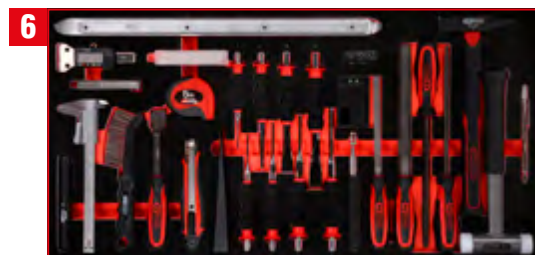

Screw spanner set in foam insert

813.0053

For a detailed list of tools, see page 260

T-handle angle wrench and screwdriver set in foam insert

813.0024

For a detailed list of tools, see page 270

Hammer, chisel and measuring tool set in foam insert