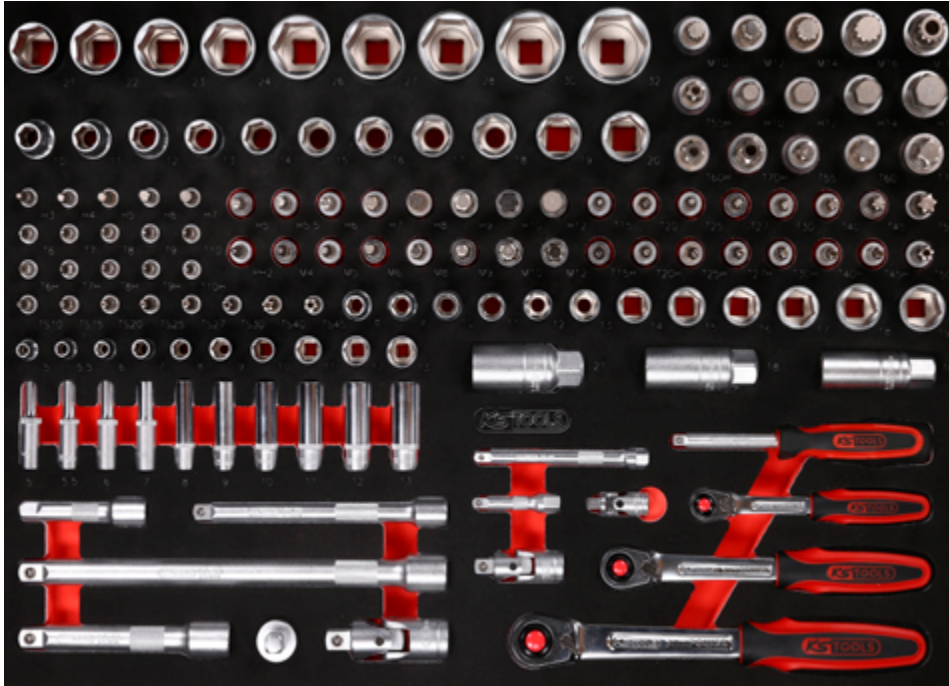

811.0139

M 1/4" + 3/8" + 1/2" Socket spanner set