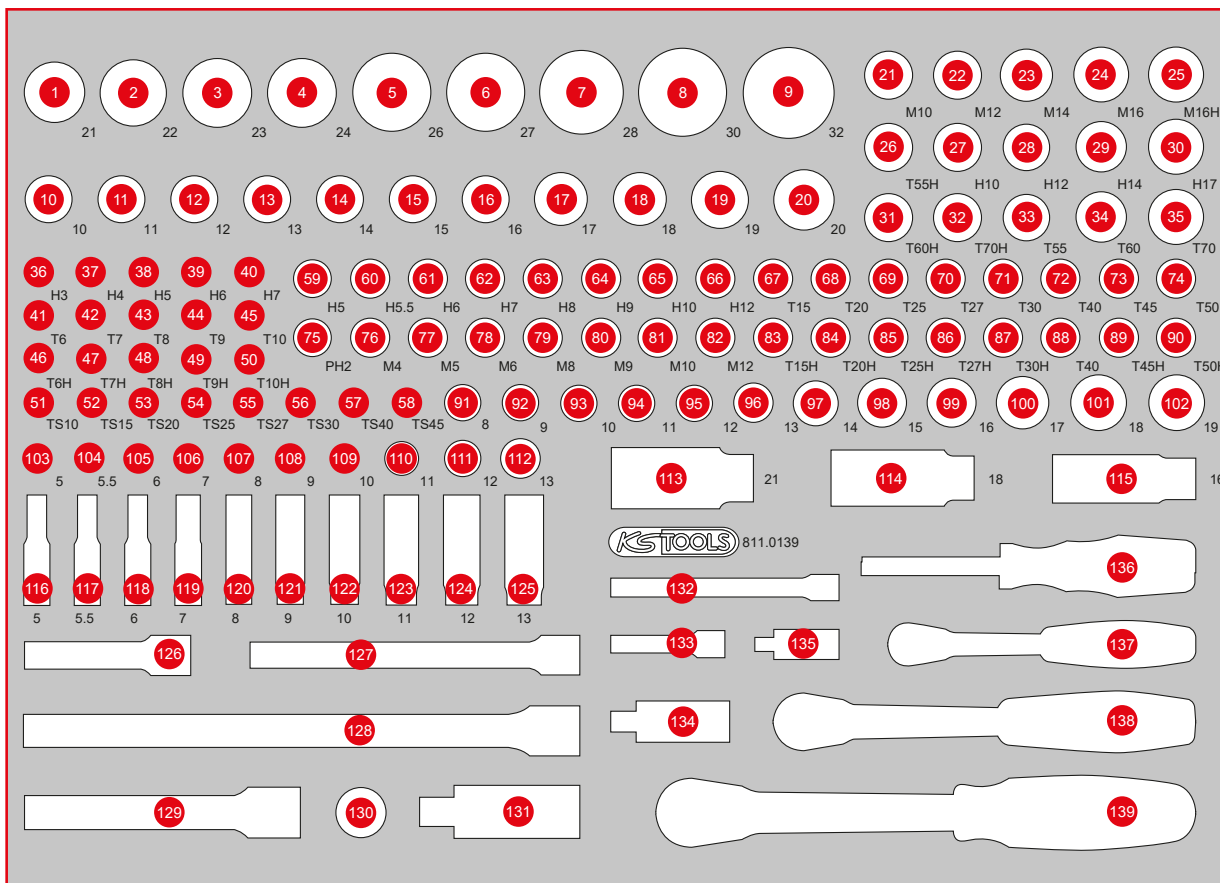

811.0139

**M** 1/4" + 3/8" + 1/2" Socket spanner set

**339, —** <sup>EUR</sup>

**1PCS**  
**139**

**568 x 398**

Pos.	Code	Description	pcs	Pos.	Code	Description	pcs	Pos.	Code	Description	pcs
1	917.1221	1/2" Hexagonal socket, 21 mm	1	25	911.1348	1/2" Bit socket spline (XZN) tamperproof, M16, 55 mm	1	48	911.1461	1/4" Bit socket Torx tamperproof, TB8	1
2	917.1222	1/2" Hexagonal socket, 22 mm	1	26	911.1378	1/2" Bit socket Torx tamperproof, TB55	1	49	911.1485	1/4" Bit socket Torx tamperproof, TB9	1
3	917.1223	1/2" Hexagonal socket, 23 mm	1	27	911.1310	1/2" Bit socket hexagon, short, 10 mm	1	50	911.1462	1/4" Bit socket Torx tamperproof, TB10	1
4	917.1224	1/2" Hexagonal socket, 24 mm	1	28	911.1312	1/2" Bit socket hexagon, short, 12 mm	1	51	911.1701	1/4" Bit socket five star tamperproof, TS10	1
5	917.1343	1/2" Hexagonal socket, 26 mm	1	29	911.1314	1/2" Bit socket hexagon, short, 14 mm	1	52	911.1702	1/4" Bit socket five star tamperproof, TS15	1
6	917.1227	1/2" Hexagonal socket, 27 mm	1	30	911.1317	1/2" Bit socket hexagon, short, 17 mm	1	53	911.1703	1/4" Bit socket five star tamperproof, TS20	1
7	917.1344	1/2" Hexagonal socket, 28 mm	1	31	911.1379	1/2" Bit socket Torx tamperproof, TB60	1	54	911.1704	1/4" Bit socket five star tamperproof, TS25	1
8	917.1230	1/2" Hexagonal socket, 30 mm	1	32	911.1380	1/2" Bit socket Torx tamperproof, TB70	1	55	911.1705	1/4" Bit socket five star tamperproof, TS27	1
9	917.1232	1/2" Hexagonal socket, 32 mm	1	33	911.1368	1/2" Bit socket Torx, T55	1	56	911.1706	1/4" Bit socket five star tamperproof, TS30	1
10	917.1210	1/2" Hexagonal socket, 10 mm	1	34	911.1369	1/2" Bit socket Torx, T60	1	57	911.1707	1/4" Bit socket five star tamperproof, TS40	1
11	917.1211	1/2" Hexagonal socket, 11 mm	1	35	911.1370	1/2" Bit socket Torx, T70	1	58	911.1708	1/4" Bit socket five star tamperproof, TS45	1
12	917.1212	1/2" Hexagonal socket, 12 mm	1	36	911.1436	1/4" Bit socket hexagon, 3 mm	1	59	911.3865	3/8" Bit socket hexagon, 5 mm	1
13	917.1213	1/2" Hexagonal socket, 13 mm	1	37	911.1437	1/4" Bit socket hexagon, 4 mm	1	60	911.38655	3/8" Bit socket hexagon, 5,5 mm	1
14	917.1214	1/2" Hexagonal socket, 14 mm	1	38	911.1438	1/4" Bit socket hexagon, 5 mm	1	61	911.3866	3/8" Bit socket hexagon, 6 mm	1
15	917.1215	1/2" Hexagonal socket, 15 mm	1	39	911.1439	1/4" Bit socket hexagon, 6 mm	1	62	911.3867	3/8" Bit socket hexagon, 7 mm	1
16	917.1216	1/2" Hexagonal socket, 16 mm	1	40	911.1440	1/4" Bit socket hexagon, 7 mm	1	63	911.3868	3/8" Bit socket hexagon, 8 mm	1
17	917.1217	1/2" Hexagonal socket, 17 mm	1	41	911.4407	1/4" Bit socket Torx, T6	1	64	917.3969	3/8" Bit socket hexagon, 9 mm	1
18	917.1218	1/2" Hexagonal socket, 18 mm	1	42	911.4362	1/4" Bit socket Torx, T7	1	65	917.3857	3/8" Bit socket hexagon, 10 mm	1
19	917.1219	1/2" Hexagonal socket, 19 mm	1	43	911.1448	1/4" Bit socket Torx, T8	1	66	911.3862	3/8" Bit socket hexagon, 12 mm	1
20	917.1220	1/2" Hexagonal socket, 20 mm	1	44	911.1478	1/4" Bit socket Torx, T9	1	67	911.3869	3/8" Bit socket Torx, T15	1
21	911.1343	1/2" Bit socket spline (XZN), M10, 55 mm	1	45	911.1442	1/4" Bit socket Torx, T10	1	68	911.3870	3/8" Bit socket Torx, T20	1
22	911.1344	1/2" Bit socket spline (XZN), M12, 55 mm	1	46	917.1456	1/4" Bit socket Torx tamperproof, TB6	1	69	911.3871	3/8" Bit socket Torx, T25	1
23	911.1345	1/2" Bit socket spline (XZN), M14, 55 mm	1	47	917.1457	1/4" Bit socket Torx tamperproof, TB7	1	70	911.3872	3/8" Bit socket Torx, T27	1
24	911.1346	1/2" Bit socket spline (XZN), M16, 55 mm	1					71	911.3873	3/8" Bit socket Torx, T30	1