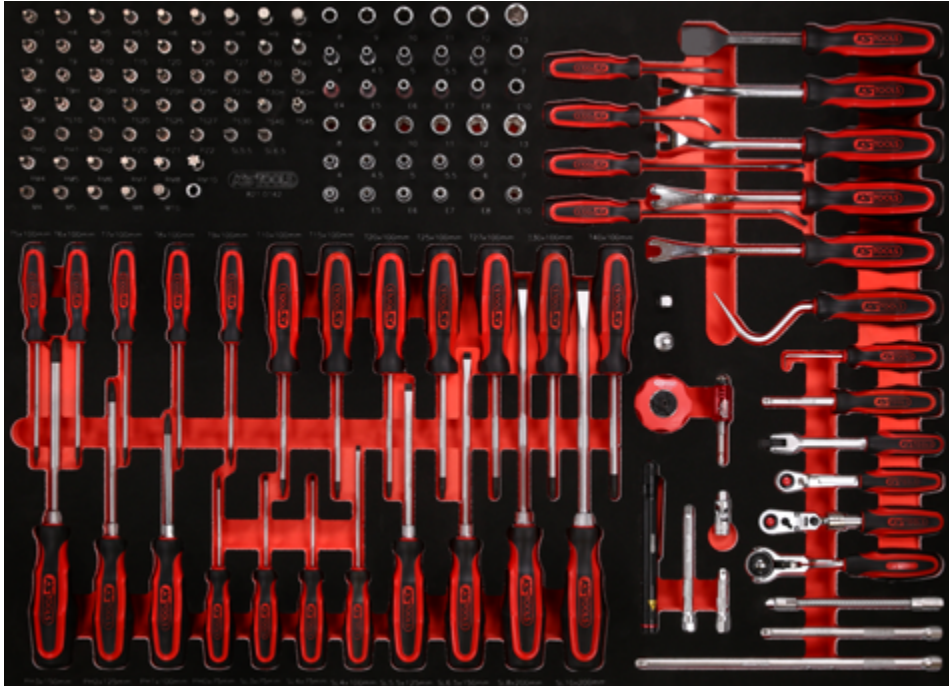

821.0142

XL 1/4" Socket spanner and screwdriver set

419,^{EUR}-

142

790 x 568