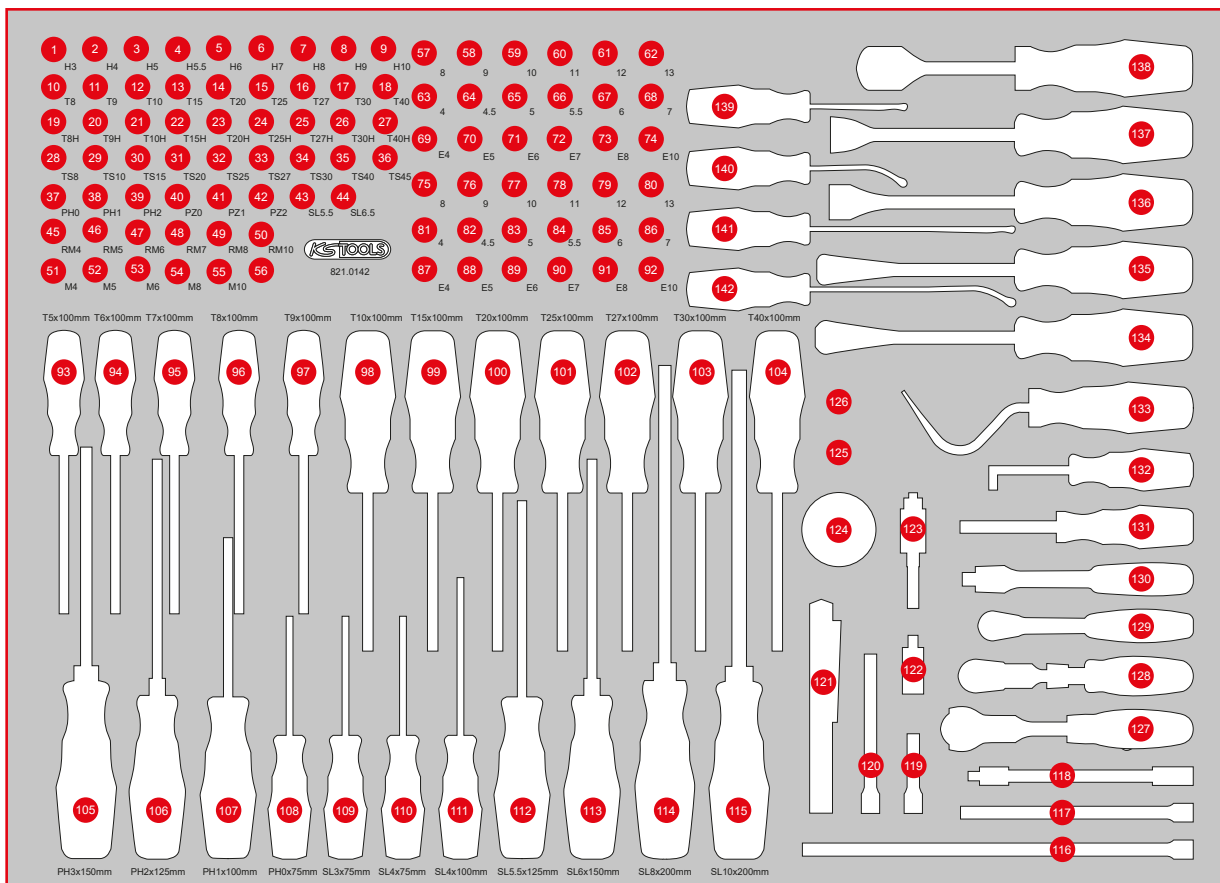

Pos.	Code	Description	pcs	Pos.	Code	Description	pcs	Pos.	Code	Description	pcs
81	917.1404	1/4" Hexagonal socket, 4 mm	1	107	159.1029	ERGOTORQUEplus screwdriver for screws PH1, L = 205 mm	1	127	914.1405	1/4" MODIFIX mini T-handle swivel head ratchet, 72 teeth	1
82	917.14045	1/4" Hexagonal socket, 4,5 mm	1	108	159.1027	ERGOTORQUEplus screwdriver for screws PH0, L = 155 mm	1	128	914.1420	1/4" SlimPOWER telescopic-joint reversible ratchet, 72 teeth	1
83	917.1405	1/4" Hexagonal socket, 5 mm	1	109	159.1002	ERGOTORQUEplus screwdriver for slotted screws, 3 mm, L = 155 mm	1	129	920.1490	1/4" SlimPOWER Reversible ratchet, 72 teeth	1
84	917.14055	1/4" Hexagonal socket, 5,5 mm	1	110	159.1003	ERGOTORQUEplus screwdriver for slotted screws, 4 mm, L = 155 mm	1	130	917.1488	1/4" Flexi head drive handle	1
85	917.1406	1/4" Hexagonal socket, 6 mm	1	111	159.1004	ERGOTORQUEplus screwdriver for slotted screws, 4 mm, L = 180 mm	1	131	911.1434	1/4" Square drive screwdriver, 150 mm	1
86	917.1407	1/4" Hexagonal socket, 7 mm	1	112	159.1006	ERGOTORQUEplus screwdriver for slotted screws, 5,5 mm, L = 230 mm	1	132	550.1048	Hook, 90° offset	1
87	911.4313	1/4" Torx E Socket, E4	1	113	159.1009	ERGOTORQUEplus screwdriver for slotted screws, 6,5 mm, L = 255 mm	1	133	550.1073	Hook, large, sickle	1
88	911.4314	1/4" Torx E Socket, E5	1	114	159.1011	ERGOTORQUEplus screwdriver for slotted screws, 8 mm, L = 315 mm	1	134	140.2373	Clip remover short, length 245 mm, opening 10 mm	1
89	911.4315	1/4" Torx E Socket, E6	1	115	159.1012	ERGOTORQUEplus screwdriver for slotted screws, 10 mm, L = 315 mm	1	135	140.2371	Clip remover short, length 245 mm, opening 4 mm	1
90	911.4316	1/4" Torx E Socket, E7	1	116	911.1504	1/4" Extension with hexagon drive, 250 mm	1	136	140.2615	Clip remover, short 9 mm	1
91	911.4317	1/4" Torx E Socket, E8	1	117	911.1451	1/4" Extension with hexagon drive, 150 mm	1	137	140.2616	Clip remover, short 7,5 mm	1
92	911.4332	1/4" Torx E Socket, E10	1	118	911.1422	1/4" Flexible Extensions, 150 mm	1	138	907.2222	Gasket scraper, 25 x 200 mm	1
93	159.1133	ERGOTORQUEplus screwdriver, Torx T5	1	119	911.1423	1/4" Extension with hexagon drive, 50 mm	1	139	140.2613	Panel lever 3 x 63 mm, bent	1
94	159.1134	ERGOTORQUEplus screwdriver, Torx T6	1	120	911.1424	1/4" Extension with hexagon drive, 100 mm	1	140	140.2611	Panel lever 3 x 63 mm	1
95	159.1135	ERGOTORQUEplus screwdriver, Torx T7	1	121	150.4370	perfectLight torch 85 lumen	1	141	140.2612	Panel lever 3 x 133 mm	1
96	159.1030	ERGOTORQUEplus screwdriver, Torx, T8	1	122	911.1450	1/4" Universal joint	1	142	140.2614	Panel lever 3 x 133 mm, bent	1
97	159.1031	ERGOTORQUEplus screwdriver, Torx, T9	1	123	514.1126	2in1 quick-replacement bit holder	1				
98	159.1032	ERGOTORQUEplus screwdriver, Torx, T10	1	124	914.1410	1/4" HandReversible ratchet	1				
99	159.1033	ERGOTORQUEplus screwdriver, Torx, T15	1	125	911.3897	3/8" Reducing adaptor, 3/8" F x 1/4" M	1				
100	159.1034	ERGOTORQUEplus screwdriver, Torx, T20	1	126	911.1494	Adaptor, 1/4"Mx3/8"F	1				
101	159.1035	ERGOTORQUEplus screwdriver, Torx, T25	1								
102	159.1036	ERGOTORQUEplus screwdriver, Torx, T27	1								
103	159.1037	ERGOTORQUEplus screwdriver, Torx, T30	1								
104	159.1038	ERGOTORQUEplus screwdriver, Torx, T40	1								
105	159.1024	ERGOTORQUEplus screwdriver for screws PH3, L = 265 mm	1								
106	159.1022	ERGOTORQUEplus screwdriver for screws PH2, L = 230 mm	1								