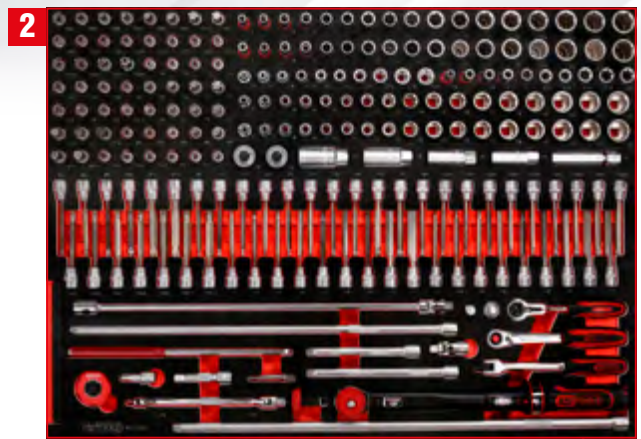

P45 workshop tool trolley set

with 706 tools for 7 drawers

845.9706

6 7 8 9

1 2 3 4 5

BUNDLE PRICE!

**4 x M, 5 x XL
706 pcs**

5.599,-^{EUR}

845.9706

1/4" socket spanner and screwdriver set

821.0142

For a detailed list of tools, see page 276

3/8" socket spanner set in foam insert

821.0221

For a detailed list of tools, see page 278

1/2" socket spanner set in foam insert