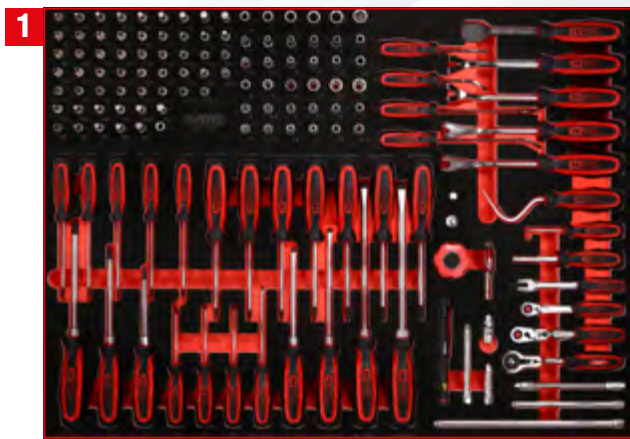

P45 workshop tool trolley set

with 706 tools for 7 drawers

845.9706

6 7 8 9

1 2 3 4 5

BUNDLE PRICE!

**4 x M, 5 x XL
706 pcs**

5.599,-^{EUR}

845.9706

1/4" socket spanner and screwdriver set

821.0142

For a detailed list of tools, see page 276

3/8" socket spanner set in foam insert

821.0221

For a detailed list of tools, see page 278

1/2" socket spanner set in foam insert

821.0149

For a detailed list of tools, see page 280

Screw spanner set in foam insert

821.0076

For a detailed list of tools, see page 286

5

Spanner set in foam insert

821.0034