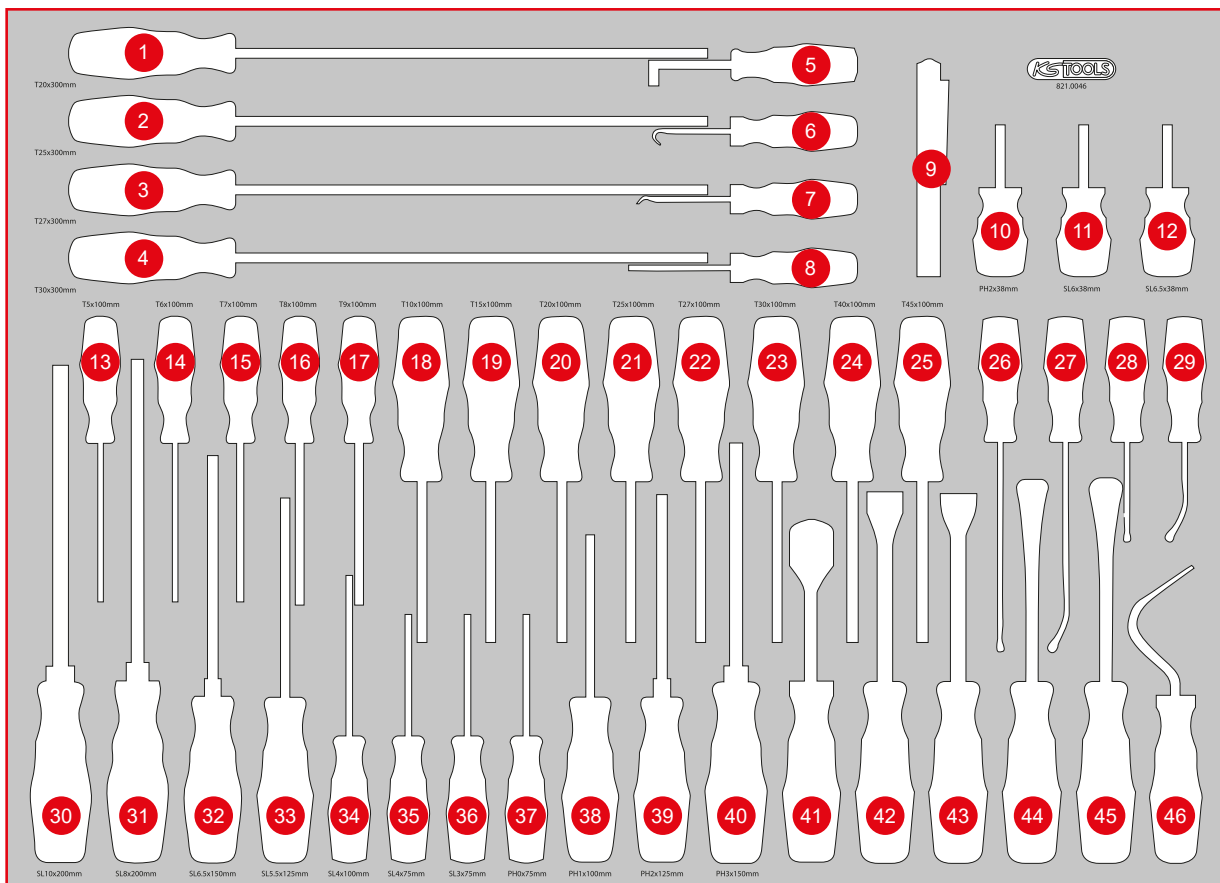

Pos.	Code	Description	pcs	Pos.	Code	Description	pcs	Pos.	Code	Description	pcs
26	140.2612	Panel lever 3 x 133 mm	1	34	159.1004	ERGOTORQUEplus screwdriver for slotted screws, 4 mm, 180 mm long	1	40	159.1024	ERGOTORQUEplus screwdriver, Torx, PH3, 265 mm	1
27	140.2614	Panel lever 3 x 133 mm, bent	1	35	159.1003	ERGOTORQUEplus screwdriver for slotted screws, 4 mm, 155 mm long	1	41	907.2232	Gasket scraper, 25 x 200 mm	1
28	140.2611	Panel lever 3 x 63 mm	1	36	159.1002	ERGOTORQUEplus screwdriver for slotted screws, 3 mm, 155 mm long	1	42	140.2616	Clip remover, short 7,5 mm	1
29	140.2613	Panel lever 3 x 63 mm, bent	1	37	159.1027	ERGOTORQUEplus screwdriver, Torx, PH0, 155 mm	1	43	140.2615	Clip remover, short 9 mm	1
30	159.1012	ERGOTORQUEplus screwdriver for slotted screws, 10 mm, 315 mm long	1	38	159.1029	ERGOTORQUEplus screwdriver, Torx, PH1, 205 mm	1	44	140.2371	Clip remover short, length 245 mm, opening 4 mm	1
31	159.1011	ERGOTORQUEplus screwdriver for slotted screws, 8 mm, 315 mm long	1	39	159.1022	ERGOTORQUEplus screwdriver, Torx, PH2, 230 mm	1	45	140.2373	Clip remover short, length 245 mm, opening 10 mm	1
32	159.1009	ERGOTORQUEplus screwdriver for slotted screws, 6,5 mm, 255 mm long	1					46	550.1073	Hook, large, sickle	1
33	159.1006	ERGOTORQUEplus screwdriver for slotted screws, 5,5 mm, 230 mm long	1								

P 10

P 15

P 20

P 25

P 30

P 35

P 40

P 45

L M

S XL

Individual parts

Accessories