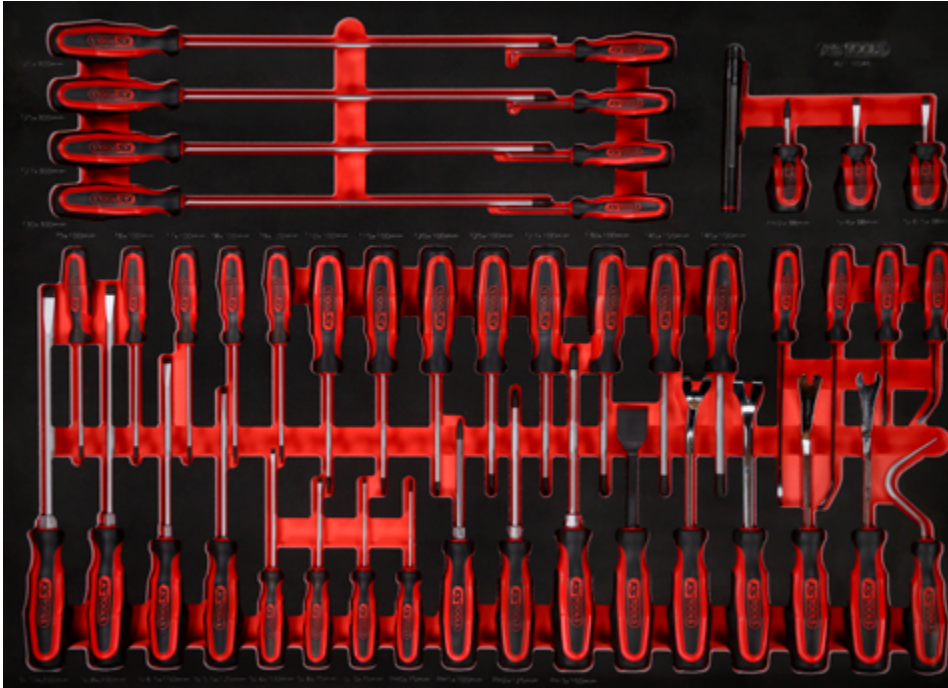

821.0046

XL Screwdriver set

269, ^{EUR}-

46
PCS

790 x 568

Pos.	Code	Description	pcs
1	159.1261	ERGOTORQUEplus screwdriver, Torx, T20, long	1
2	159.1262	ERGOTORQUEplus screwdriver, Torx, T25, long	1
3	159.1263	ERGOTORQUEplus screwdriver, Torx, T27, long	1
4	159.1264	ERGOTORQUEplus screwdriver, Torx, T30, long	1
5	550.1048	Hook, 90° offset	1
6	550.1049	Hook, 135° bent	1
7	550.1047	Hook, 45° offset	1

Pos.	Code	Description	pcs
8	550.1046	Hook, straight	1
9	150.4370	perfectLight torch 85 lumen	1
10	159.1026	ERGOTORQUEplus screwdriver, Torx, short, PH2	1
11	159.1001	ERGOTORQUEplus screwdriver for slotted screws, short, 6 mm	1
12	159.1123	ERGOTORQUEplus screwdriver for slotted screws, short, 6,5 mm	1
13	159.1133	ERGOTORQUEplus screwdriver, Torx, T5	1
14	159.1134	ERGOTORQUEplus screwdriver, Torx, T6	1
15	159.1135	ERGOTORQUEplus screwdriver, Torx, T7	1

L M

S XL

Individual parts

Accessories