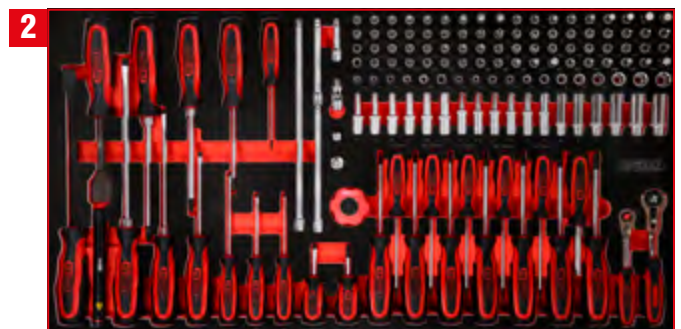

# P25 workshop tool trolley set with 660 tools for 8 drawers

825.8660

IPCS  
660

L

**BUNDLE PRICE!**

**8 x L  
660 pcs**

**3.449,-<sup>EUR</sup>**

825.8660

**1** Screw spanner set in  
foam insert

813.0057

For a detailed list of tools, see page 266

IPCS  
57

**2** 1/4" socket spanner and  
screwdriver set

813.0146

For a detailed list of tools, see page 236

IPCS  
146

3/8" socket spanner set in foam insert

813.0165

For a detailed list of tools, see page 242

165 PCS

1/2" socket spanner set in foam insert

813.0120

For a detailed list of tools, see page 250

120 PCS