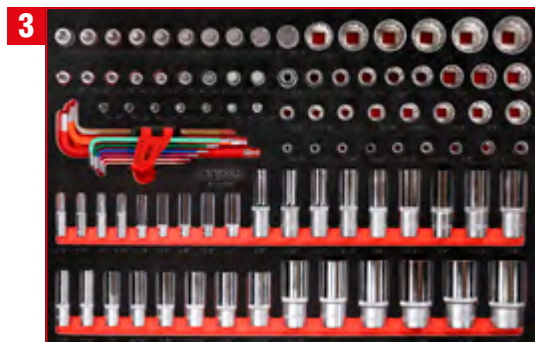

Screwdriver set in foam insert

811.0024

For a detailed list of tools, see page 186

IPCS
139

1/4" + 3/8" + 1/2" socket spanner set in foam insert

811.0139

For a detailed list of tools, see page 170

IPCS
99

1/4" + 3/8" + 1/2" socket spanner set in foam insert

811.0099

For a detailed list of tools, see page 176

IPCS
40

Screw spanner set in foam insert

811.1040

For a detailed list of tools, see page 203

IPCS
31