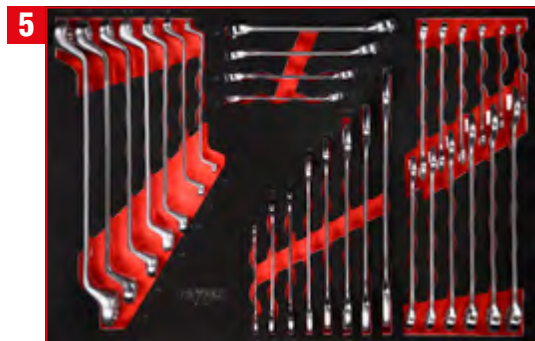

1/4" + 3/8" + 1/2" socket spanner set in foam insert

811.0099

For a detailed list of tools, see page 176

IPCS
40

Screw spanner set in foam insert

811.1040

For a detailed list of tools, see page 203

IPCS
31