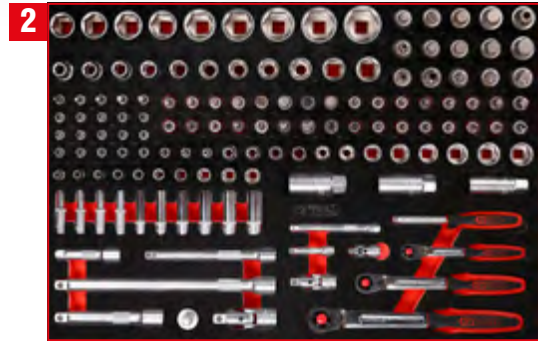

P15 workshop tool trolley set with 366 tools for 6 drawers

815.6366

M

BUNDLE PRICE!

6 x M / 366 pcs

1.949,^{EUR}-

815.6366

IPCS
24

Screwdriver set in foam insert

811.0024

For a detailed list of tools, see page 186

IPCS
139

1/4" + 3/8" + 1/2" socket spanner set in foam insert

811.0139

For a detailed list of tools, see page 170

IPCS
99

1/4" + 3/8" + 1/2" socket spanner set in foam insert

811.0099

For a detailed list of tools, see page 176

IPCS
40

Screw spanner set in foam insert

811.1040

For a detailed list of tools, see page 203

IPCS
31