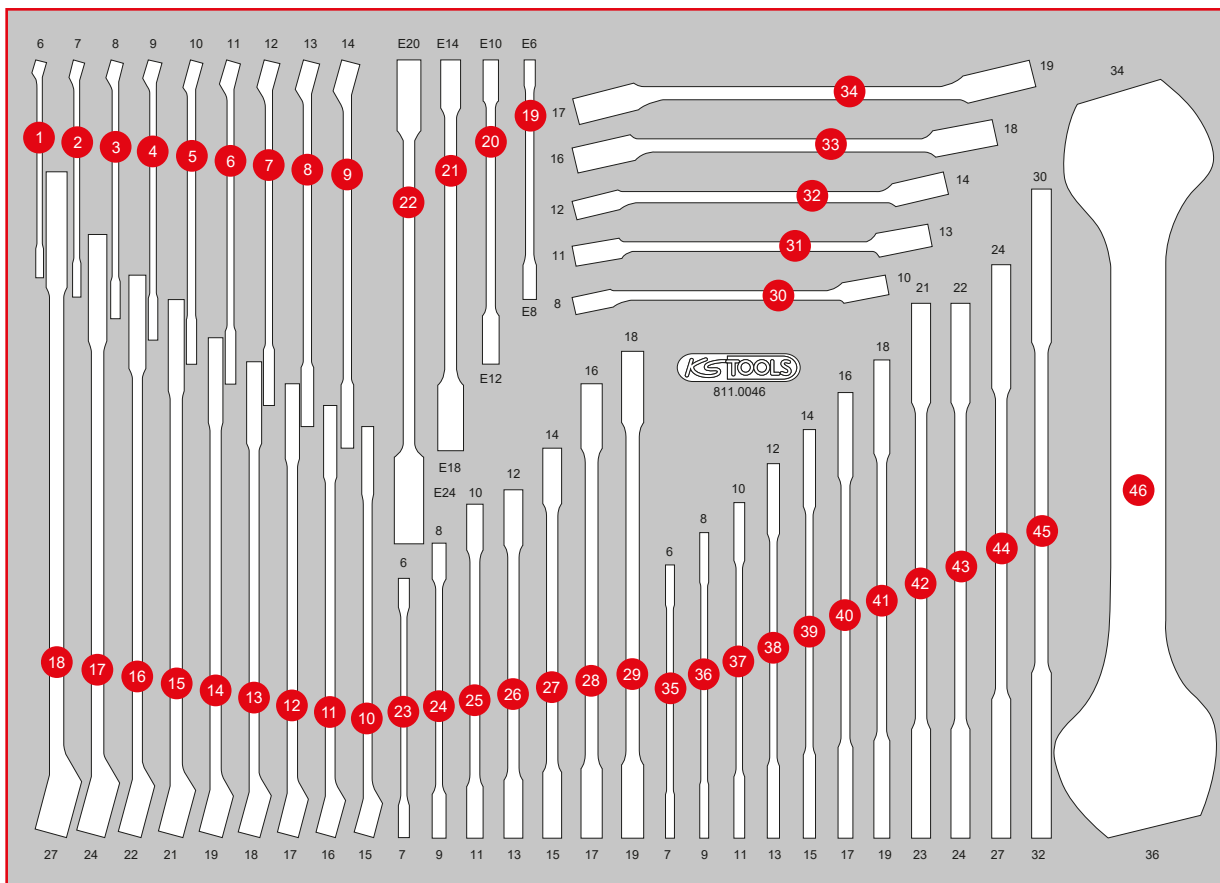

811.0046

M Screw spanner set

299, ^{EUR}—

46
PCS

568 x 398

Pos.	Code	Description	pcs
1	517.0606	Combination spanners, offset, 6 mm	1
2	517.0607	Combination spanners, offset, 7 mm	1
3	517.0608	Combination spanners, offset, 8 mm	1
4	517.0609	Combination spanners, offset, 9 mm	1
5	517.0610	Combination spanners, offset, 10 mm	1
6	517.0611	Combination spanners, offset, 11 mm	1
7	517.0612	Combination spanners, offset, 12 mm	1
8	517.0613	Combination spanners, offset, 13 mm	1
9	517.0614	Combination spanners, offset, 14 mm	1

Pos.	Code	Description	pcs	Pos.	Code	Description	pcs	Pos.	Code	Description	pcs
25	920.0410	ULTIMATEplus Double ring ended spanner, 10 x 11 mm	1	30	517.0252	Open double ring spanner, offset, 8 x 10 mm	1	39	517.0709	Double open ended spanners, 14 x 15 mm	1
26	920.0412	ULTIMATEplus Double ring ended spanner, 12 x 13 mm	1	31	517.9244	Open double ring spanner, offset, 11 x 13 mm	1	40	517.0710	Double open ended spanners, 16 x 17 mm	1
27	920.0414	ULTIMATEplus Double ring ended spanner, 14 x 15 mm	1	32	517.0258	Open double ring spanner, offset, 12 x 14 mm	1	41	517.0712	Double open ended spanners, 18 x 19 mm	1
28	920.0416	ULTIMATEplus Double ring ended spanner, 16 x 17 mm	1	33	517.0263	Open double ring spanner, offset, 16 x 18 mm	1	42	517.0715	Double open ended spanners, 21 x 23 mm	1
29	920.0418	ULTIMATEplus Double ring ended spanner, 18 x 19 mm	1	34	517.0264	Open double ring spanner, offset, 17 x 19 mm	1	43	517.0736	Double open ended spanners, 22 x 24 mm	1
				35	517.0701	Double open ended spanners, 6 x 7 mm	1	44	517.0716	Double open ended spanners, 24 x 27 mm	1
				36	517.0702	Double open ended spanners, 8 x 9 mm	1	45	517.0718	Double open ended spanners, 30 x 32 mm	1
				37	517.0704	Double open ended spanners, 10 x 11 mm	1	46	517.0773	Double open ended spanners, 34 x 36 mm	1
				38	517.0707	Double open ended spanners, 12 x 13 mm	1				