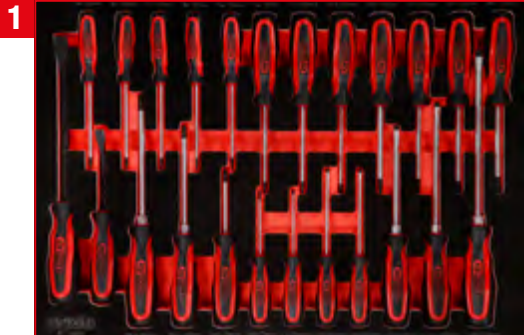

# P15 workshop tool trolley set with 262 tools for 5 drawers

815.5262

M

Screwdriver set in foam insert

811.0024

For a detailed list of tools, see page 186

1/4" + 3/8" + 1/2" socket spanner set  
in foam insert

811.0159

For a detailed list of tools, see page 172

Screw spanner set in foam insert

811.1040

For a detailed list of tools, see page 203

T-handle and screwdriver set in foam  
insert

811.1022

For a detailed list of tools, see page 194